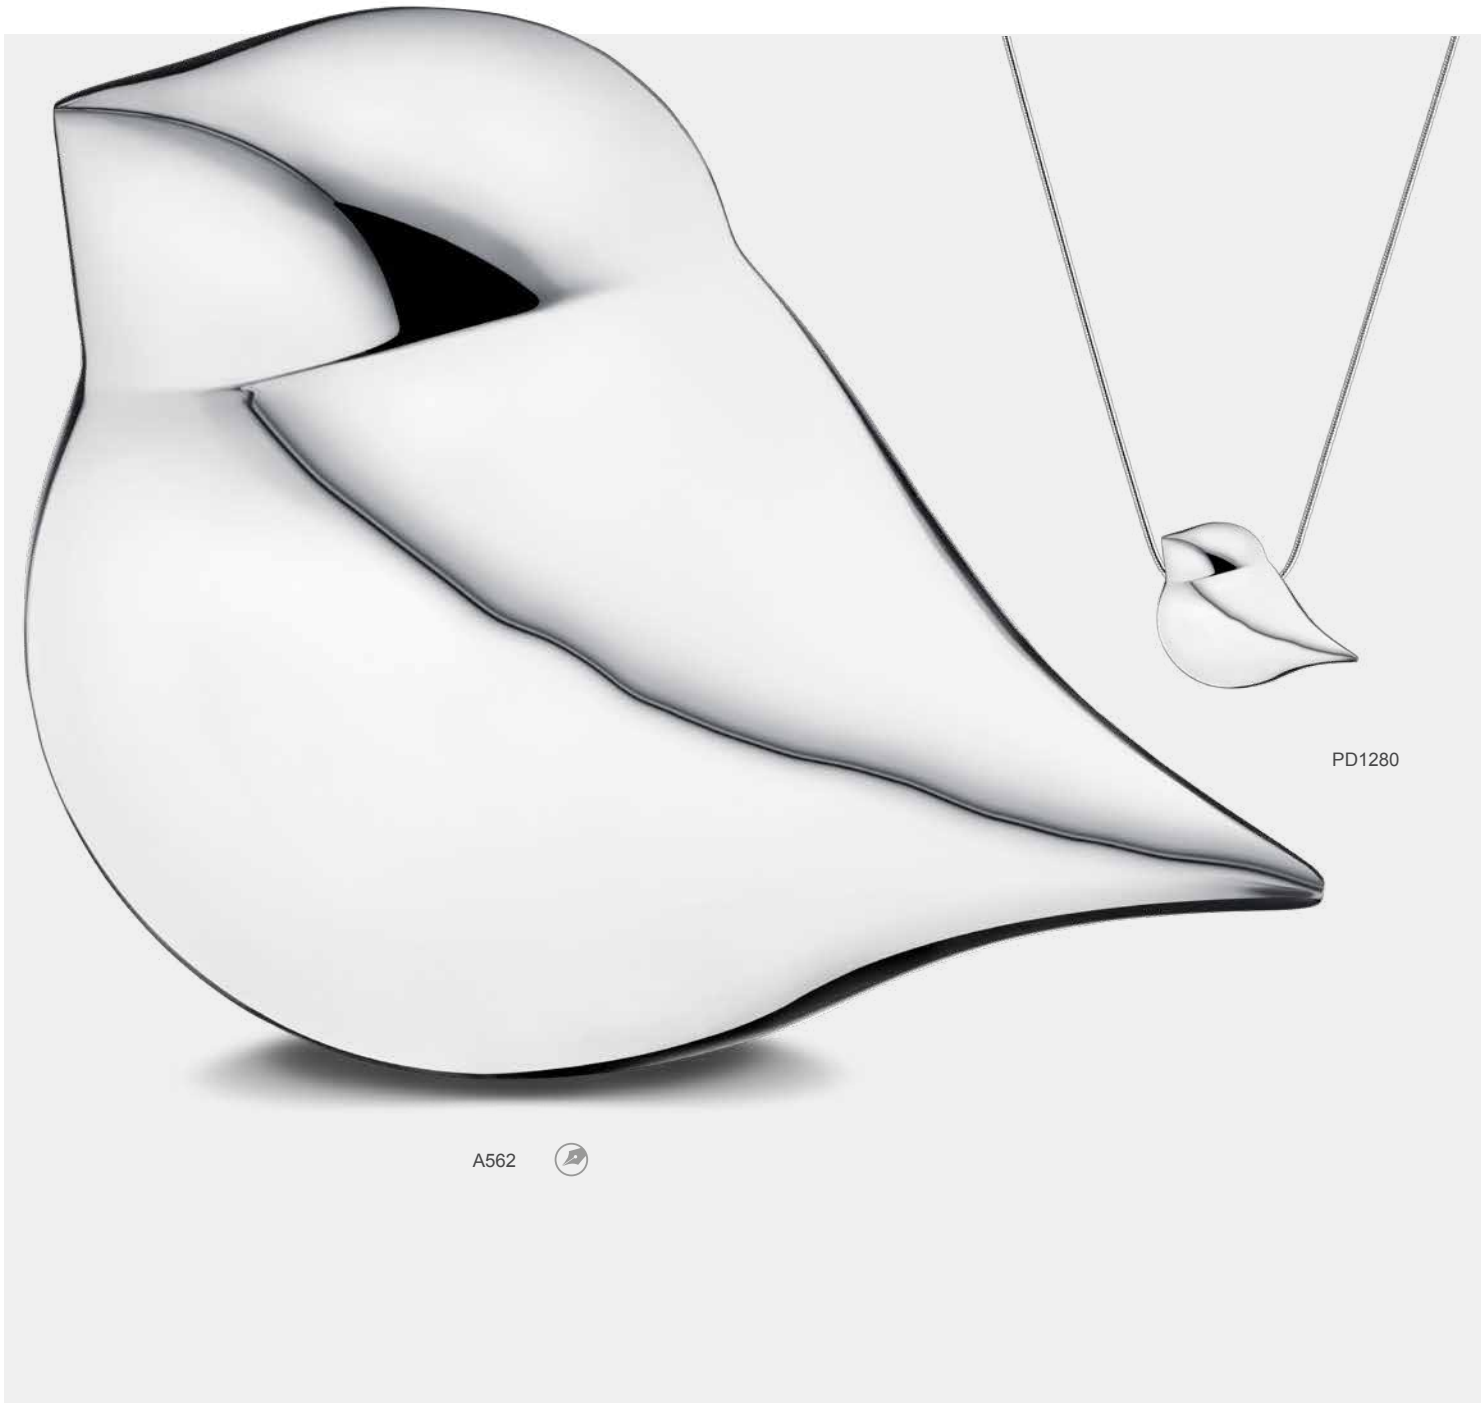

A563 

K563 

K562 

- A562** SoulBird™ Standard Adult Urn Pol Silver | Vol. 235 Cu Inch | L 10.2 Inch W 7.3 Inch H 8.5 Inch | Brass | GlossCoat™
- A563** SoulBird™ Standard Adult Urn Pol Silver | Vol. 226 Cu Inch | L 11.6 Inch W 7.3 Inch H 7.9 Inch | Brass | GlossCoat™
- K562** SoulBird™ Keepsake Urn Pol Silver | Vol. 4 Cu Inch | L 3 Inch W 1.8 Inch H 2.4 Inch | Brass | GlossCoat™
- K563** SoulBird™ Keepsake Urn Pol Silver | Vol. 4 Cu Inch | L 3.1 Inch W 2 Inch H 2 Inch | Brass | GlossCoat™

PD1280 SoulBird™ Ashes Pendant Pol Silver | Vol. Symbolic | W 0.7 Inch H 0.6 Inch | Sterling 925 Silver | RhodiumCoat™

Sterling 925 Silver Necklace included with Pendants
LoveUrns® Treasure™ ~ Wear your Love™
Handcrafted with Love™ by LoveUrns®