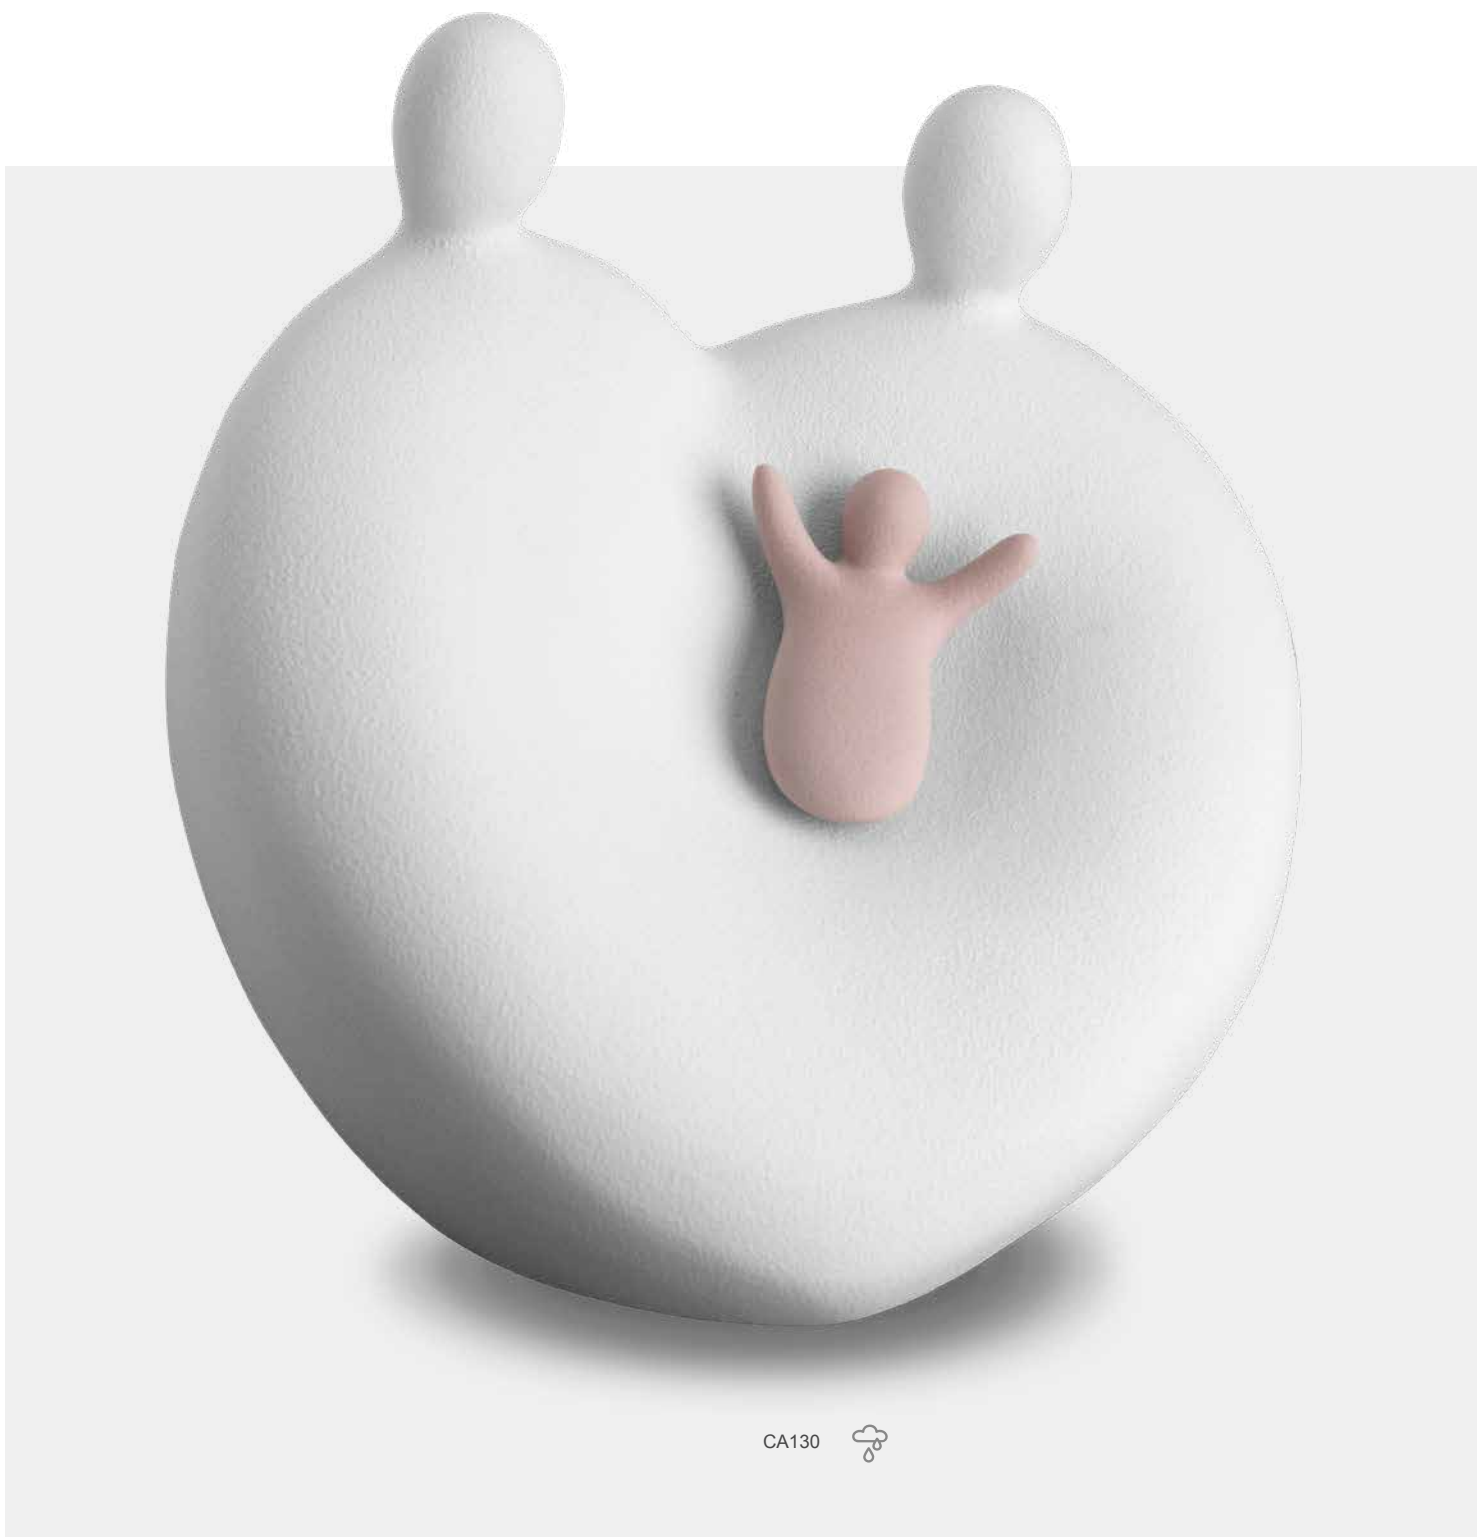

Metal threaded screw on bottom
Handcrafted with Love, Forever Porcelain™ by LoveUrns®

CA121 

CA120 

Stairway to Heaven™

CA130 Cradle Child Urn White & Pink | Vol. 184 Cu Inch | L 8.3 Inch W 9.4 Inch H 9.1 Inch | Porcelain
CA140 Holy Cross Standard Adult Urn Silver Grey & White | Vol. 232 Cu Inch | L 5.5 Inch W 7.1 Inch H 12.2 Inch | Porcelain

Metal threaded screw on bottom
Handcrafted with Love, Forever Porcelain™ by LoveUrns®

Cradle Child™

CA161 

CA160 

CA100 Love Dove Standard Adult Urn White | Vol. 177 Cu Inch | L 13.4 Inch W 8.7 Inch H 7.9 Inch | Porcelain
CA160 Soulful Shell Standard Adult Urn White | Vol. 251 Cu Inch | L 7.9 Inch W 9.1 Inch H 10.4 Inch | Porcelain
CA161 Soulful Shell Standard Adult Urn Yellow | Vol. 251 Cu Inch | L 7.9 Inch W 9.1 Inch H 10.4 Inch | Porcelain