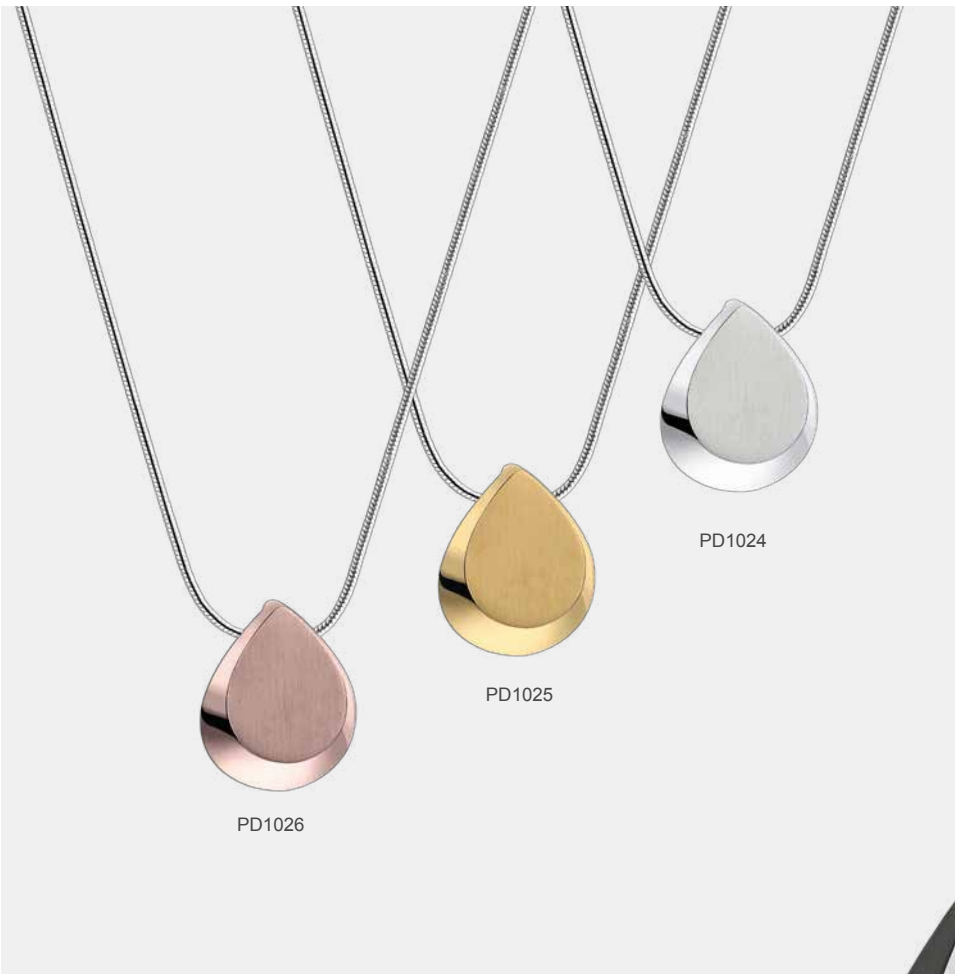

PD1026

PD1025

PD1024