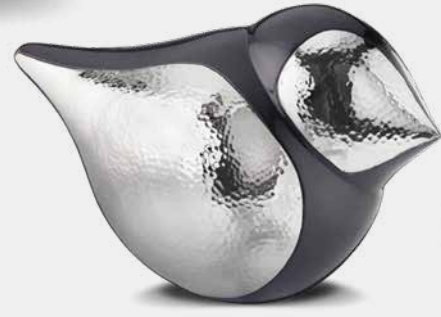

A562

PD1280

SoulBirds™

US PATENT D672,935

A561 

A560 

K561 

K560 

- A550** LoveBird™ Standard Adult Urn Midnight & Bru Pewter | Vol. 94 Cu Inch | L 8.9 Inch W 5.7 Inch H 7.5 Inch | Brass | GlossCoat™
- A551** LoveBird™ Standard Adult Urn Bronze & Hmd Gold | Vol. 94 Cu Inch | L 8.9 Inch W 5.7 Inch H 7.5 Inch | Brass | GlossCoat™
- A560** SoulBird™ Standard Adult Urn Midnight & Hmd Silver | Vol. 235 Cu Inch | L 10.2 Inch W 7.3 Inch H 8.5 Inch | Brass | GlossCoat™
- A561** SoulBird™ Standard Adult Urn Midnight & Hmd Silver | Vol. 226 Cu Inch | L 11.6 Inch W 7.3 Inch H 7.9 Inch | Brass | GlossCoat™
- K550** LoveBird™ Keepsake Urn Midnight & Bru Pewter | Vol. 4 Cu Inch | L 3.1 Inch W 2.4 Inch H 2.8 Inch | Brass | GlossCoat™
- K551** LoveBird™ Keepsake Urn Bronze & Hmd Gold | Vol. 4 Cu Inch | L 3.1 Inch W 2.4 Inch H 2.8 Inch | Brass | GlossCoat™
- K560** SoulBird™ Keepsake Urn Midnight & Hmd Silver | Vol. 4 Cu Inch | L 3 Inch W 1.8 Inch H 2.4 Inch | Brass | GlossCoat™
- K561** SoulBird™ Keepsake Urn Midnight & Hmd Silver | Vol. 4 Cu Inch | L 3.1 Inch W 2 Inch H 2 Inch | Brass | GlossCoat™