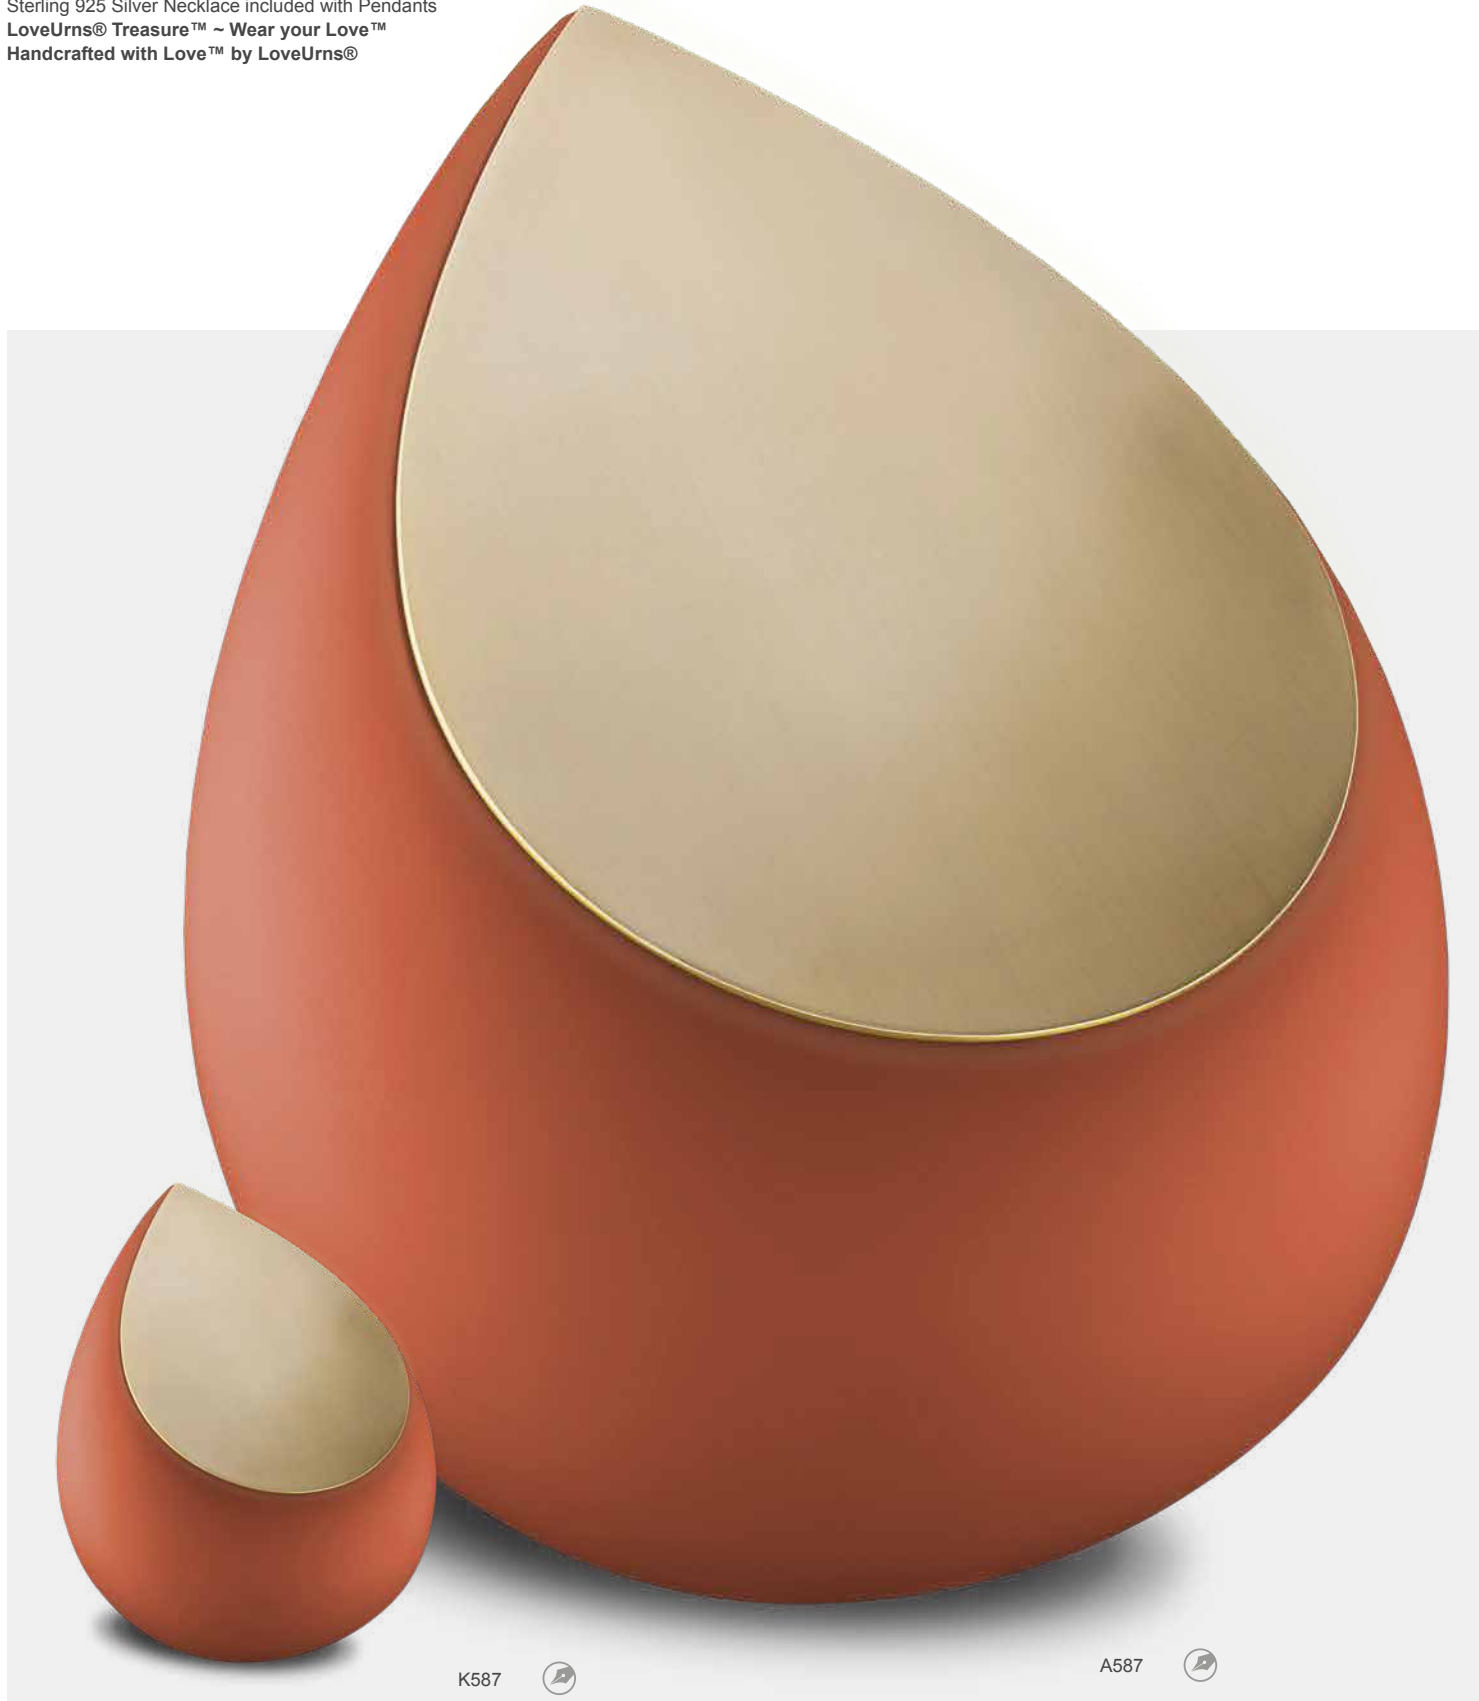

- **A587** Drop™ Standard Adult Urn Terracotta & Bru Gold | Vol. 293 Cu Inch | L 8.3 Inch W 8.5 Inch H 9.8 Inch | Stainless Steel & Alloy | SoftCoat™
- **M587** Drop™ Medium Urn Terracotta & Bru Gold | Vol. 52 Cu Inch | L 5.1 Inch W 5.1 Inch H 5.9 Inch | Stainless Steel & Alloy | SoftCoat™
- **H587** Drop™ Heart Keepsake Urn Terracotta & Bru Gold | Vol. 4 Cu Inch | L 2.8 Inch W 2.8 Inch H 1.8 Inch | Stainless Steel & Alloy | SoftCoat™
- **K587** Drop™ Keepsake Urn Terracotta & Bru Gold | Vol. 7 Cu Inch | L 2.6 Inch W 2.6 Inch H 3.1 Inch | Stainless Steel & Alloy | SoftCoat™
- **T587** Drop™ Tealight Urn Terracotta & Pol Silver | Vol. 19 Cu Inch | L 4.9 Inch W 4.7 Inch H 5.1 Inch | Brass & Alloy | SoftCoat™

- **PD1024** Drop™ Ashes Pendant Pol & Bru Silver | Vol. Symbolic | W 0.6 Inch H 0.7 Inch | Sterling 925 Silver | RhodiumCoat™
- **PD1025** Drop™ Ashes Pendant Pol & Bru Gold Vermeil | Vol. Symbolic | W 0.6 Inch H 0.7 Inch | Sterling 925 Silver | RhodiumCoat™
- **PD1026** Drop™ Ashes Pendant Pol & Bru Rose Gold Vermeil | Vol. Symbolic | W 0.6 Inch H 0.7 Inch | Sterling 925 Silver | RhodiumCoat™

Glass insert included with Tealights - Candle not included
Sterling 925 Silver Necklace included with Pendants
LoveUrns® Treasure™ ~ Wear your Love™
Handcrafted with Love™ by LoveUrns®

K587

A587