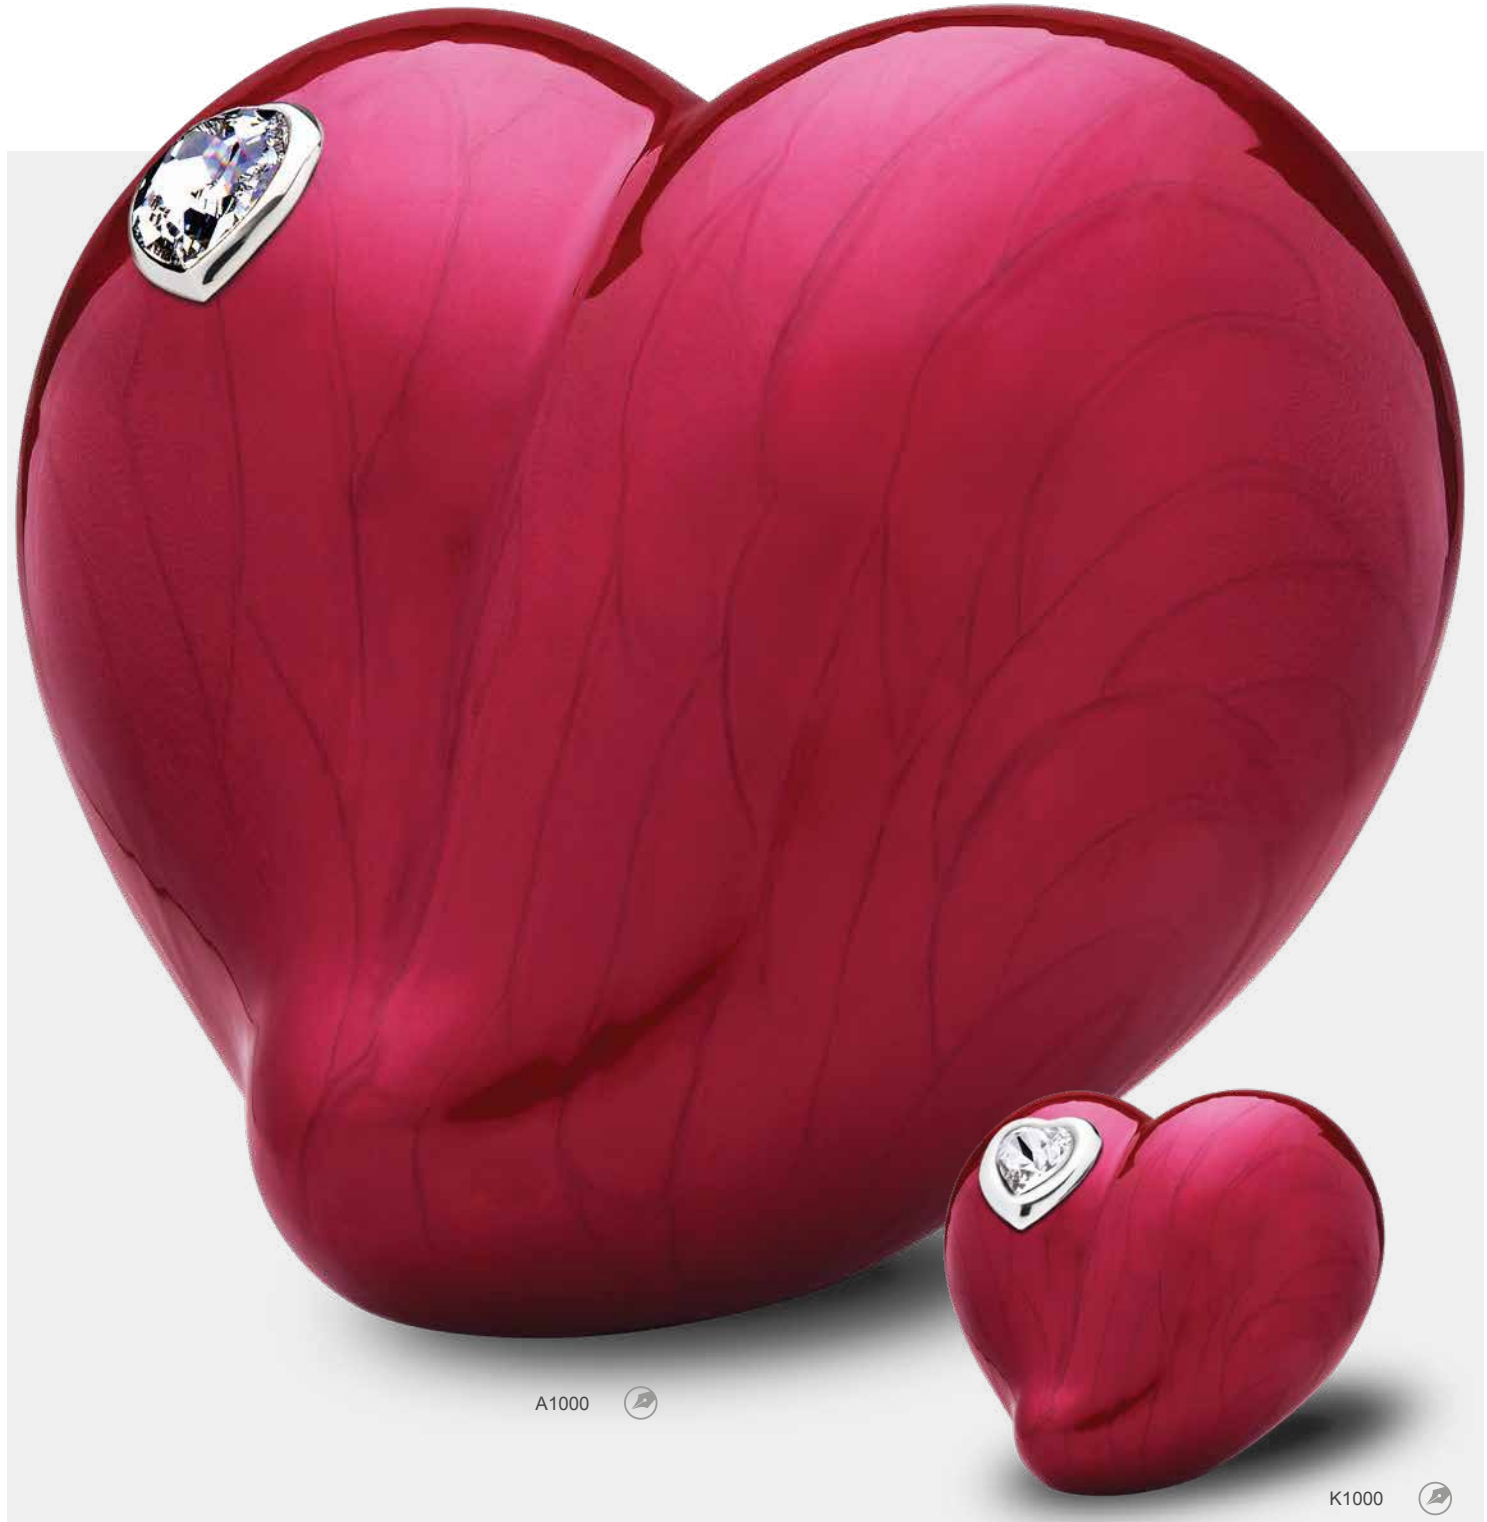

A1000 LoveHeart™ Standard Adult Urn Pearl Red & Pol Silver w/Crystal | Vol. 257 Cu Inch | L 8.1 Inch W 9.4 Inch H 7.9 Inch | Brass & Alloy | PearlCoat™
P1000 LoveHeart™ Medium Urn Pearl Red & Pol Silver w/Crystal | Vol. 37 Cu Inch | L 4.5 Inch W 5.3 Inch H 4.1 Inch | Brass & Alloy | PearlCoat™
K1000 LoveHeart™ Keepsake Urn Pearl Red & Pol Silver w/Crystal | Vol. 7 Cu Inch | L 2.8 Inch W 3 Inch H 2.6 Inch | Brass & Alloy | PearlCoat™

PD1010 LoveHeart™ Ashes Pendant Pol Silver | Vol. Symbolic | W 0.7 Inch H 0.7 Inch | Sterling 925 Silver | RhodiumCoat™
PD1011 LoveHeart™ Ashes Pendant Pol Gold Vermeil | Vol. Symbolic | W 0.7 Inch H 0.7 Inch | Sterling 925 Silver | RhodiumCoat™
ER1010 LoveHeart™ Stud Earrings Pol Silver | W 0.4 Inch H 0.4 Inch | Sterling 925 Silver | RhodiumCoat™
ER1011 LoveHeart™ Stud Earrings Pol Gold Vermeil | W 0.4 Inch H 0.4 Inch | Sterling 925 Silver | RhodiumCoat™

Sterling 925 Silver Necklace included with Pendants
Earrings have no cavity for Ashes
LoveUrns® Treasure™ ~ Wear your Love™
Handcrafted with Love™ by LoveUrns®

A1000

K1000