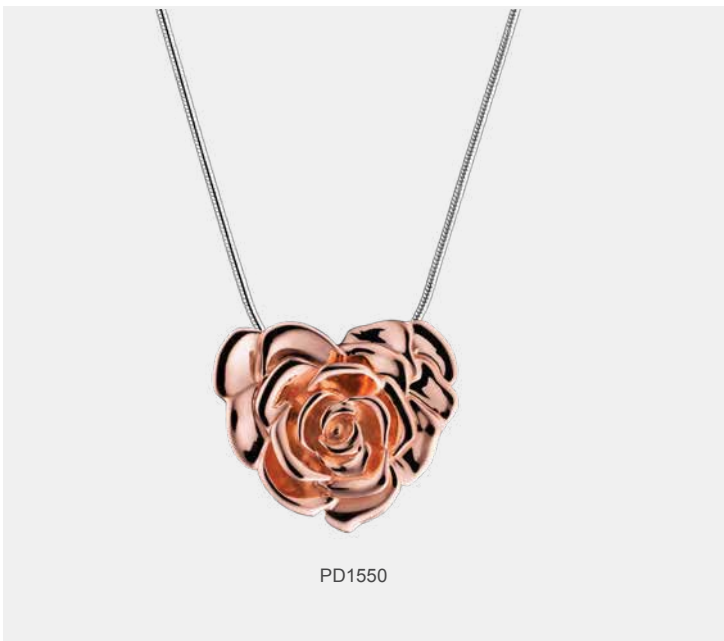

LoveRose™

PD1550

Orchid™

PD1540

Fleur-de-lis™

PD1500

Shamrock™

PD1570

Calla Lily™

PD1210

Autumn Leaf™

PD1230