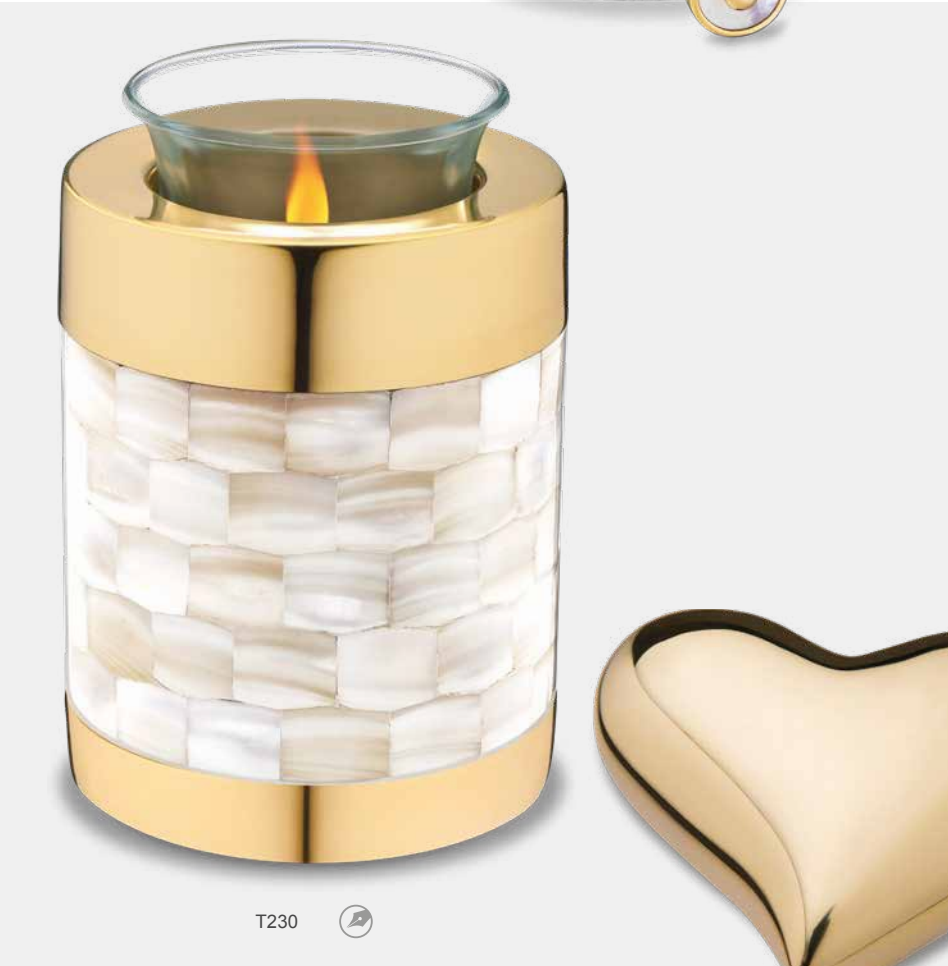

COMFORT

by LoveUrns®

PD1290

ER1290

BD2122

T230

K602

- A230** Mother of Pearl™ Standard Adult Urn Pol Gold | Vol. 220 Cu Inch | L 7.3 Inch W 7.3 Inch H 9.6 Inch | Brass | GlossCoat™
- M230** Mother of Pearl™ Medium Urn Pol Gold | Vol. 62 Cu Inch | L 4.5 Inch W 4.5 Inch H 6.3 Inch | Brass | GlossCoat™
- K230** Mother of Pearl™ Keepsake Urn Pol Gold | Vol. 4 Cu Inch | L 2.2 Inch W 2.2 Inch H 2.8 Inch | Brass | GlossCoat™
- K602** Heart Keepsake Urn Pol Gold | Vol. 4 Cu Inch | L 2.8 Inch W 3.1 Inch H 1.2 Inch | Brass | GlossCoat™
- T230** Mother of Pearl™ Tealight Urn Pol Gold | Vol. 25 Cu Inch | L 3.3 Inch W 3.3 Inch H 4.9 Inch | Brass & Alloy | GlossCoat™

- BD2122** Mother of Pearl™ Ashes Bead Pol Gold Vermeil | Vol. Symbolic | W 0.5 Inch H 0.5 Inch | Sterling 925 Silver | RhodiumCoat™
- PD1290** Mother of Pearl™ Ashes Pendant Pol Gold Vermeil | Vol. Symbolic | W 0.8 Inch H 0.8 Inch | Sterling 925 Silver | RhodiumCoat™
- ER1290** Mother of Pearl™ Stud Earrings Pol Gold Vermeil | W 0.5 Inch H 0.5 Inch | Sterling 925 Silver | RhodiumCoat™