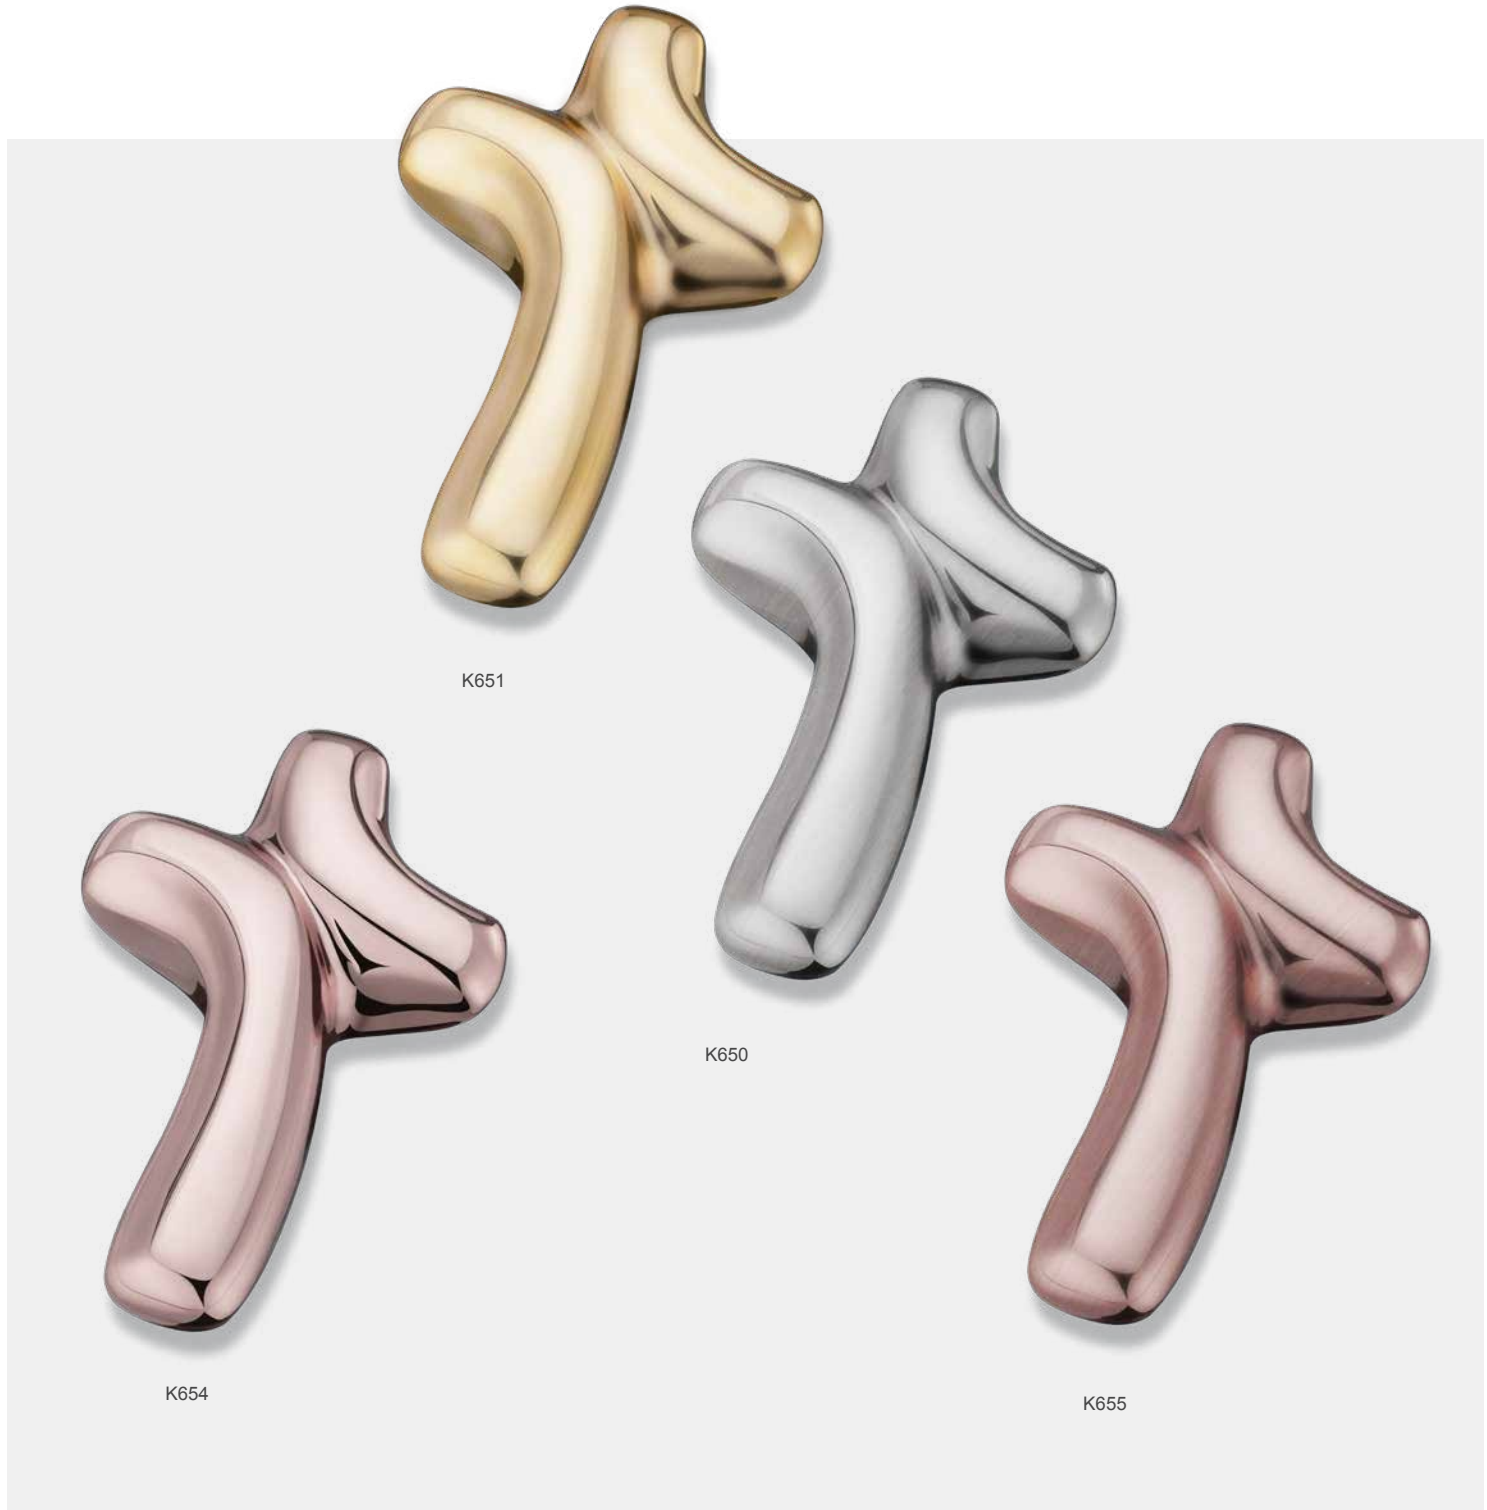

- **K650** ComfortCross™ Keepsake Urn Bru Pewter | Vol. 4 Cu Inch | L 4.1 Inch W 2.6 Inch H 1.4 Inch | Brass | GlossCoat™
- **K651** ComfortCross™ Keepsake Urn Bru Gold | Vol. 4 Cu Inch | L 4.1 Inch W 2.6 Inch H 1.4 Inch | Brass | GlossCoat™
- **K652** ComfortCross™ Keepsake Urn Pol Silver | Vol. 4 Cu Inch | L 4.1 Inch W 2.6 Inch H 1.4 Inch | Brass | GlossCoat™
- **K653** ComfortCross™ Keepsake Urn Pol Gold | Vol. 4 Cu Inch | L 4.1 Inch W 2.6 Inch H 1.4 Inch | Brass | GlossCoat™
- **K654** ComfortCross™ Keepsake Urn Pol RoseGold | Vol. 4 Cu Inch | L 4.1 Inch W 2.6 Inch H 1.4 Inch | Brass | GlossCoat™
- **K655** ComfortCross™ Keepsake Urn Bru RoseGold | Vol. 4 Cu Inch | L 4.1 Inch W 2.6 Inch H 1.4 Inch | Brass | GlossCoat™

- **PD1132** ComfortCross™ Ashes Pendant Pol Silver | Vol. Symbolic | W 0.5 Inch H 0.8 Inch | Sterling 925 Silver | RhodiumCoat™
- **PD1133** ComfortCross™ Ashes Pendant Pol Gold | Vol. Symbolic | W 0.5 Inch H 0.8 Inch | Sterling 925 Silver | RhodiumCoat™

Sterling 925 Silver Necklace included with Pendants
LoveUrns® Treasure™ ~ Wear your Love™
Handcrafted with Love™ by LoveUrns®

K651

K650

K654

K655

ComfortCross™