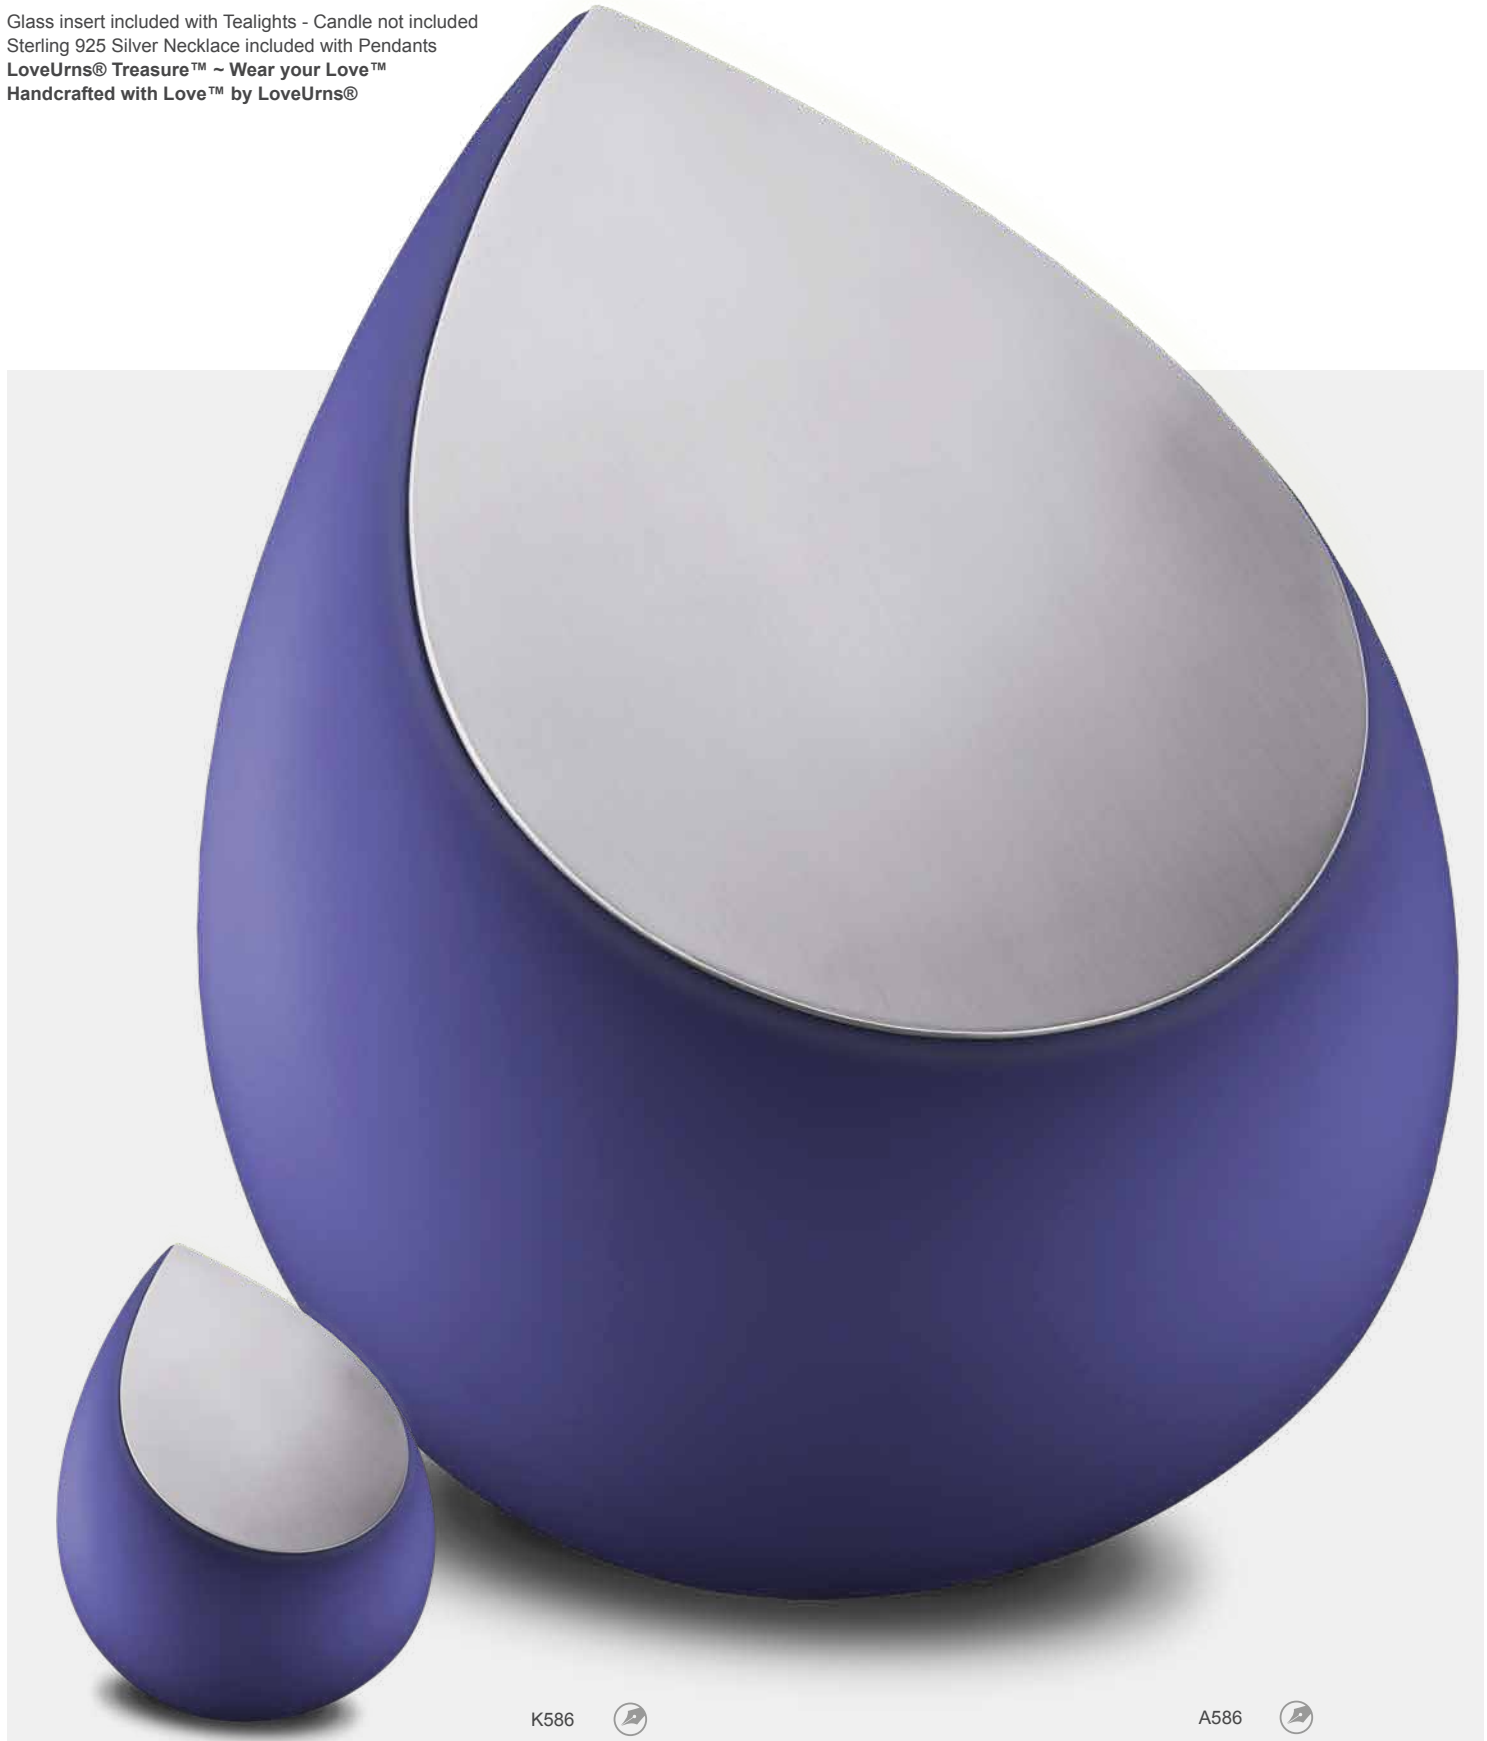

- **A586** Drop™ Standard Adult Urn Navy & Bru Pewter | Vol. 293 Cu Inch | L 8.3 Inch W 8.5 Inch H 9.8 Inch | Stainless Steel & Alloy | SoftCoat™
- **M586** Drop™ Medium Urn Navy & Bru Pewter | Vol. 52 Cu Inch | L 5.1 Inch W 5.1 Inch H 5.9 Inch | Stainless Steel & Alloy | SoftCoat™
- **H586** Drop™ Heart Keepsake Urn Navy & Bru Pewter | Vol. 4 Cu Inch | L 2.8 Inch W 2.8 Inch H 1.8 Inch | Stainless Steel & Alloy | SoftCoat™
- **K586** Drop™ Keepsake Urn Navy & Bru Pewter | Vol. 7 Cu Inch | L 2.6 Inch W 2.6 Inch H 3.1 Inch | Stainless Steel & Alloy | SoftCoat™
- **T586** Drop™ Tealight Urn Navy & Pol Silver | Vol. 19 Cu Inch | L 4.9 Inch W 4.7 Inch H 5.1 Inch | Brass & Alloy | SoftCoat™

- **PD1024** Drop™ Ashes Pendant Pol & Bru Silver | Vol. Symbolic | W 0.6 Inch H 0.7 Inch | Sterling 925 Silver | RhodiumCoat™
- **PD1025** Drop™ Ashes Pendant Pol & Bru Gold Vermeil | Vol. Symbolic | W 0.6 Inch H 0.7 Inch | Sterling 925 Silver | RhodiumCoat™
- **PD1026** Drop™ Ashes Pendant Pol & Bru Rose Gold Vermeil | Vol. Symbolic | W 0.6 Inch H 0.7 Inch | Sterling 925 Silver | RhodiumCoat™

Glass insert included with Tealights - Candle not included
Sterling 925 Silver Necklace included with Pendants
LoveUrns® Treasure™ ~ Wear your Love™
Handcrafted with Love™ by LoveUrns®

Drop™

UK PATENT 90074492440001.00

EUIPO 007449244-0001

US PATENT D938,688

© LOVEURNS® 2023

K586

A586