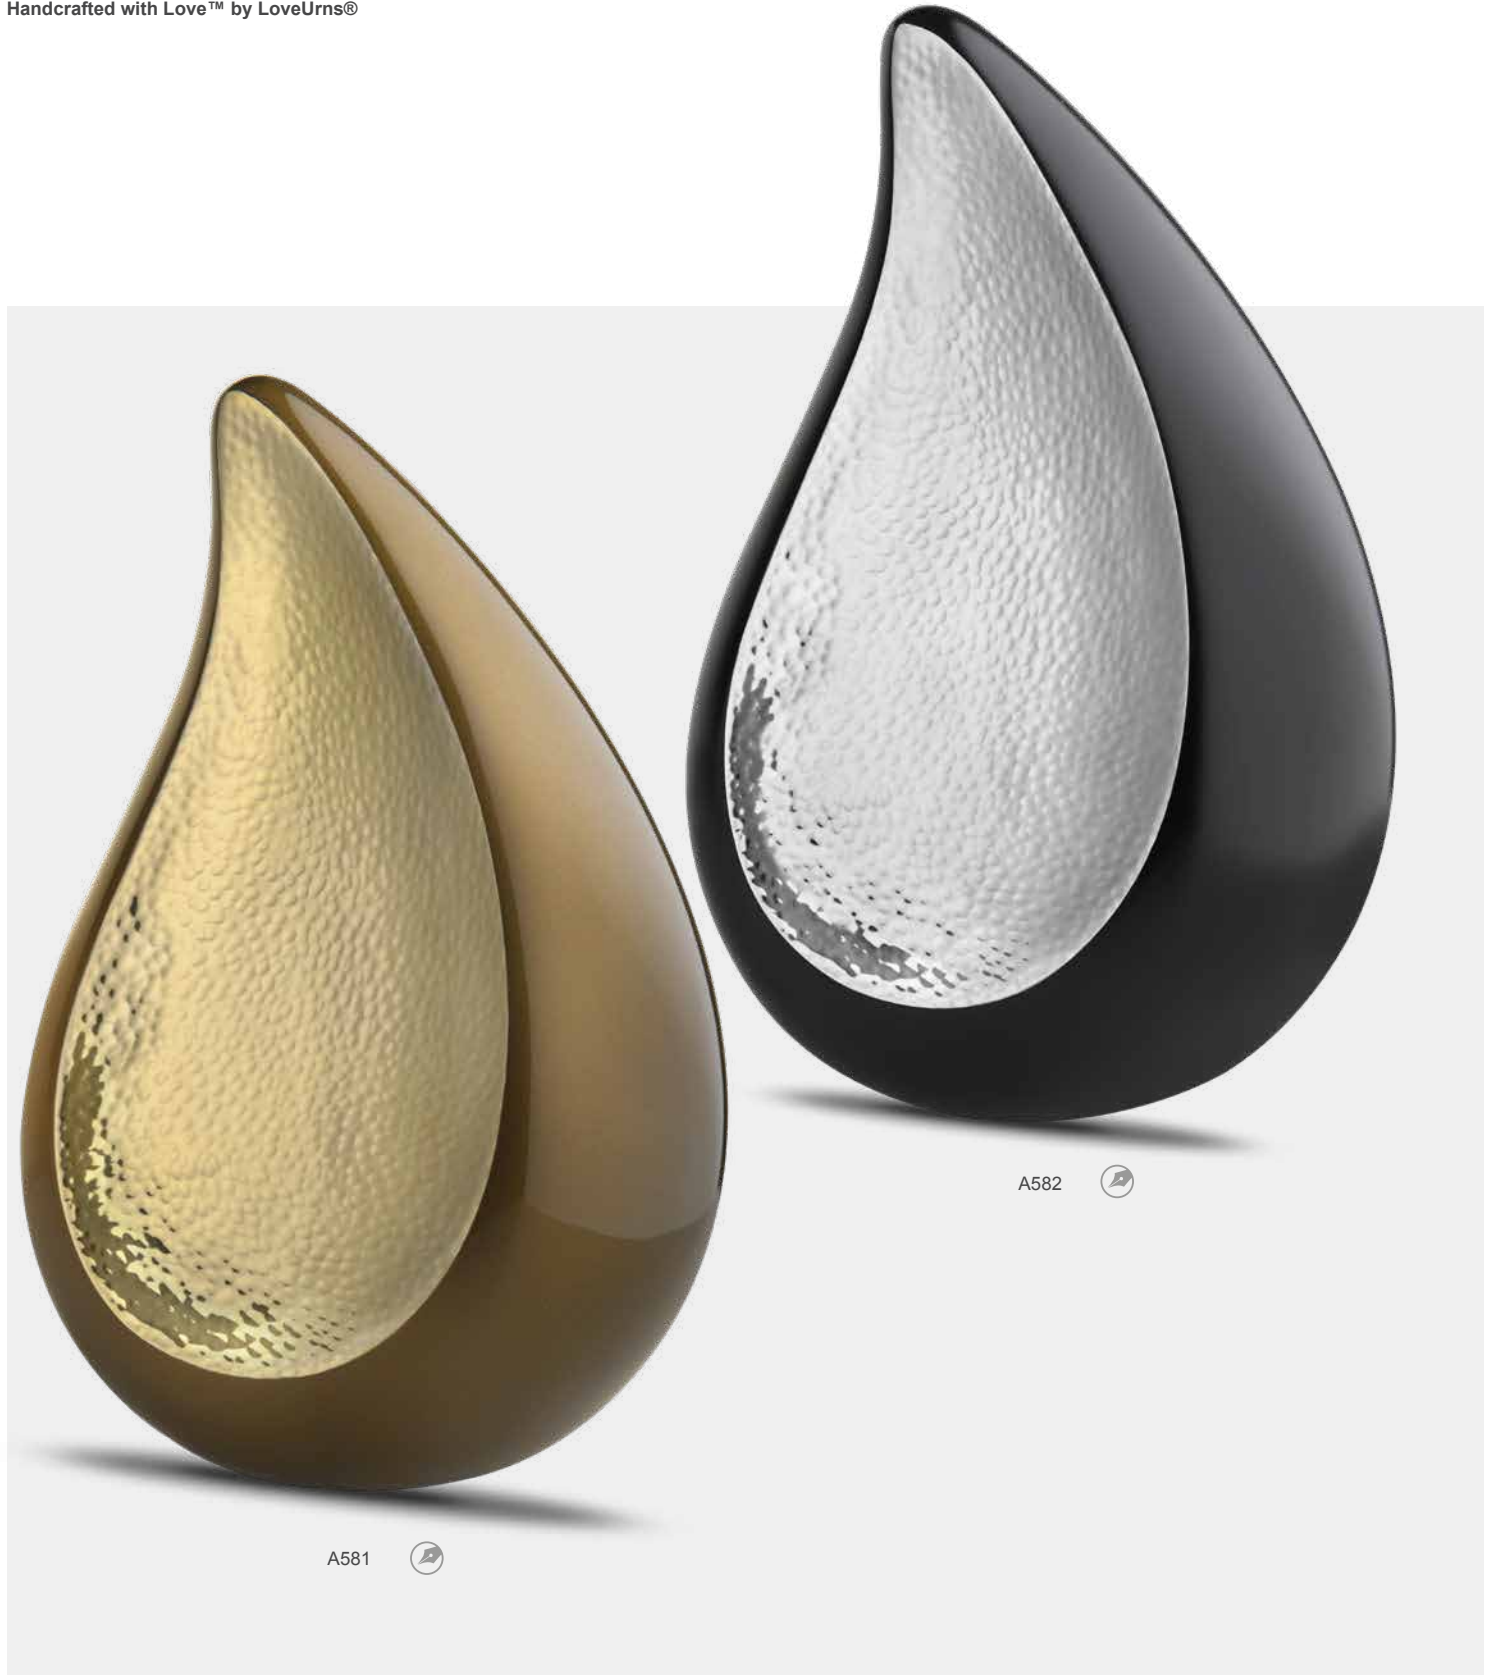

A580 TearDrop™ Standard Adult Urn Midnight & Bru Pewter | Vol. 147 Cu Inch | L 6.7 Inch W 5.5 Inch H 10.8 Inch | Brass | GlossCoat™
A581 TearDrop™ Standard Adult Urn Bronze & Hmd Gold | Vol. 147 Cu Inch | L 6.7 Inch W 5.5 Inch H 10.8 Inch | Brass | GlossCoat™
A582 TearDrop™ Standard Adult Urn Black & Hmd Silver | Vol. 147 Cu Inch | L 6.7 Inch W 5.5 Inch H 10.8 Inch | Brass | SoftCoat™

BD2060 TearDrop™ Ashes Bead Pol & Bru Silver | Vol. Symbolic | W 0.4 Inch H 0.4 Inch | Sterling 925 Silver | RhodiumCoat™
PD1020 TearDrop™ Ashes Pendant Pol & Bru Silver | Vol. Symbolic | W 0.6 Inch H 0.7 Inch | Sterling 925 Silver | RhodiumCoat™
PD1021 TearDrop™ Ashes Pendant Pol & Bru Gold Vermeil | Vol. Symbolic | W 0.6 Inch H 0.7 Inch | Sterling 925 Silver | RhodiumCoat™
PD1023 TearDrop™ Ashes Pendant Pol & Bru Ruthenium | Vol. Symbolic | W 0.6 Inch H 0.7 Inch | Sterling 925 Silver | RhodiumCoat™

Sterling 925 Silver Necklace included with Pendants
Bracelet not included with Beads, sold separately as AC1001
LoveUrns® Treasure™ ~ Wear your Love™
Handcrafted with Love™ by LoveUrns®

TearDrop™

US PATENT D717,515
EUIPO 90017442360001.00
UK PATENT 90017442360001.00