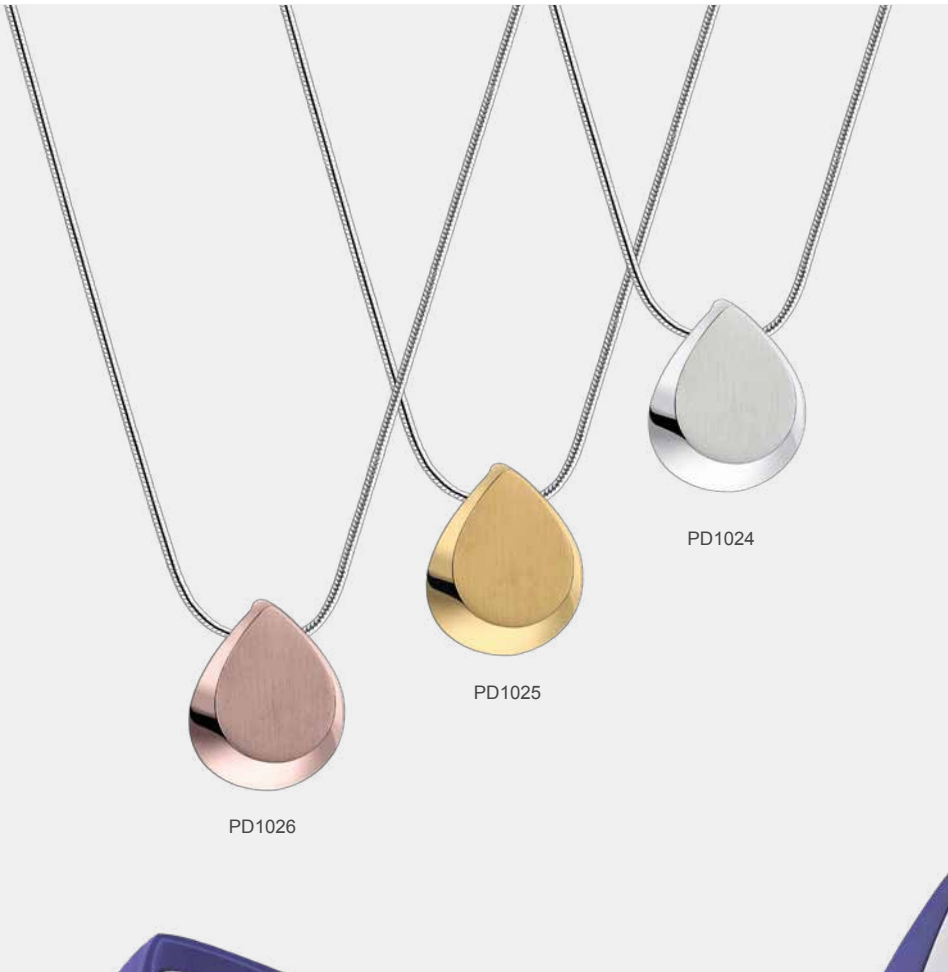

PD1026

PD1025

PD1024