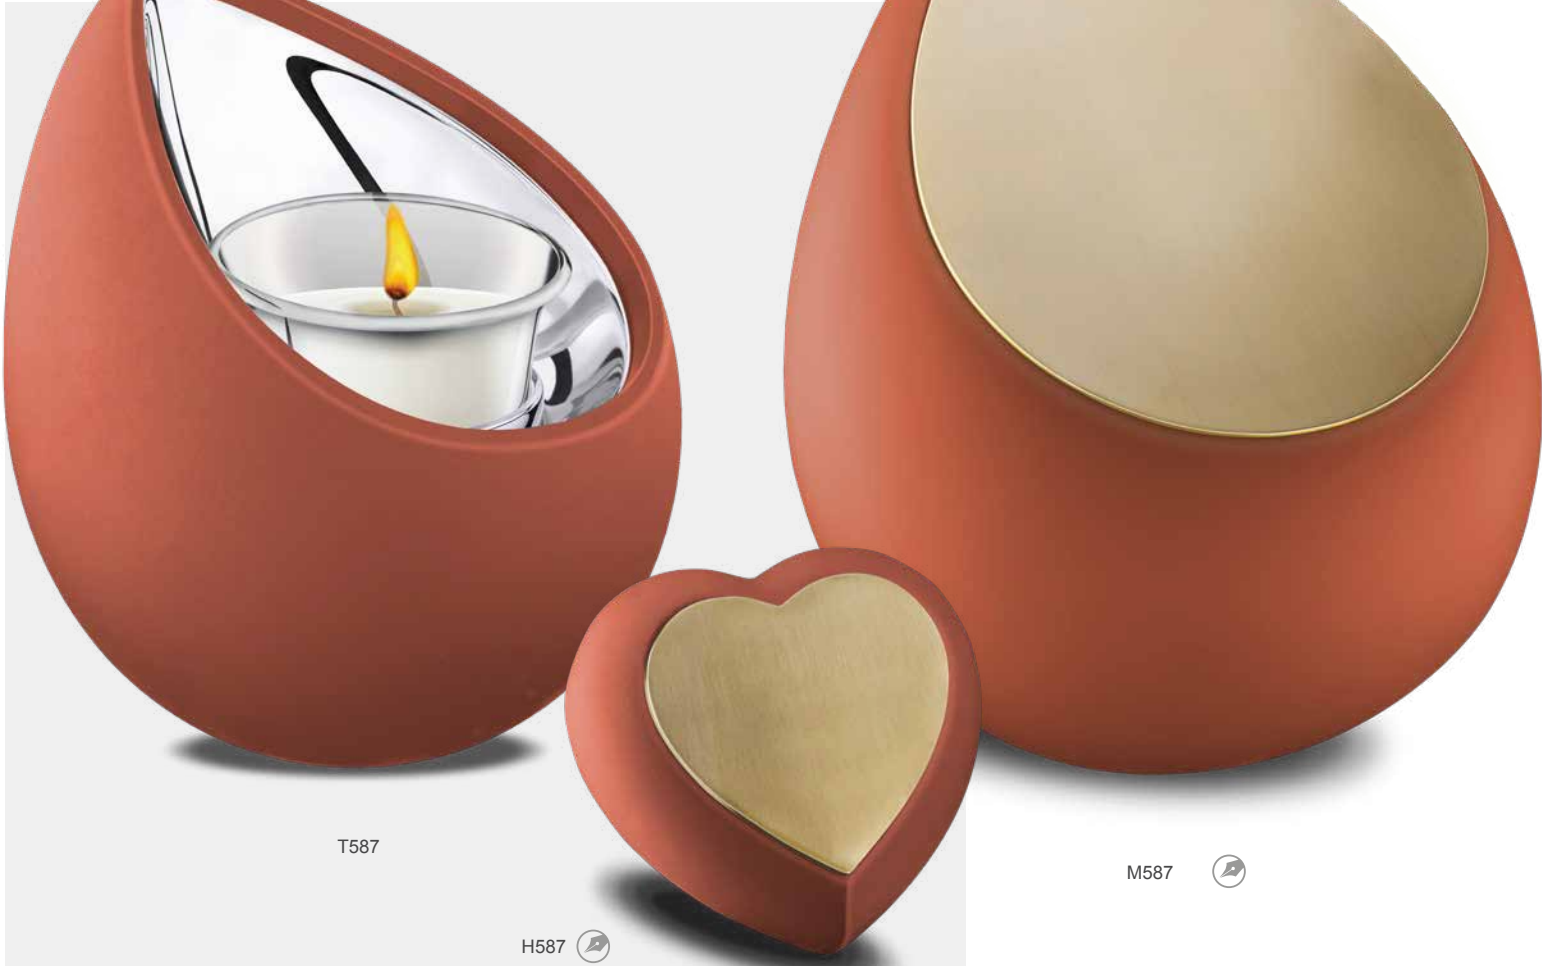

M587

H587

UK PATENT 6205850.00
EUIPO 009015043-0001
US PATENT PENDING

T587