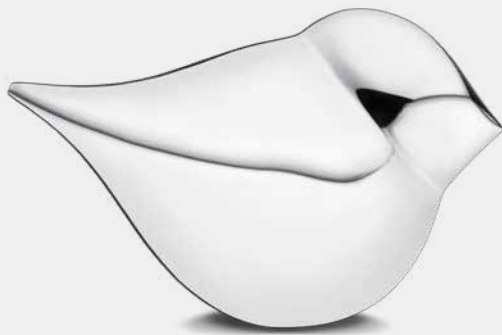

A563 

K563 

K562 

- A562** SoulBird™ Standard Adult Urn Pol Silver | Vol. 235 Cu Inch | L 10.2 Inch W 7.3 Inch H 8.5 Inch | Brass | GlossCoat™
- A563** SoulBird™ Standard Adult Urn Pol Silver | Vol. 226 Cu Inch | L 11.6 Inch W 7.3 Inch H 7.9 Inch | Brass | GlossCoat™
- K562** SoulBird™ Keepsake Urn Pol Silver | Vol. 4 Cu Inch | L 3 Inch W 1.8 Inch H 2.4 Inch | Brass | GlossCoat™
- K563** SoulBird™ Keepsake Urn Pol Silver | Vol. 4 Cu Inch | L 3.1 Inch W 2 Inch H 2 Inch | Brass | GlossCoat™