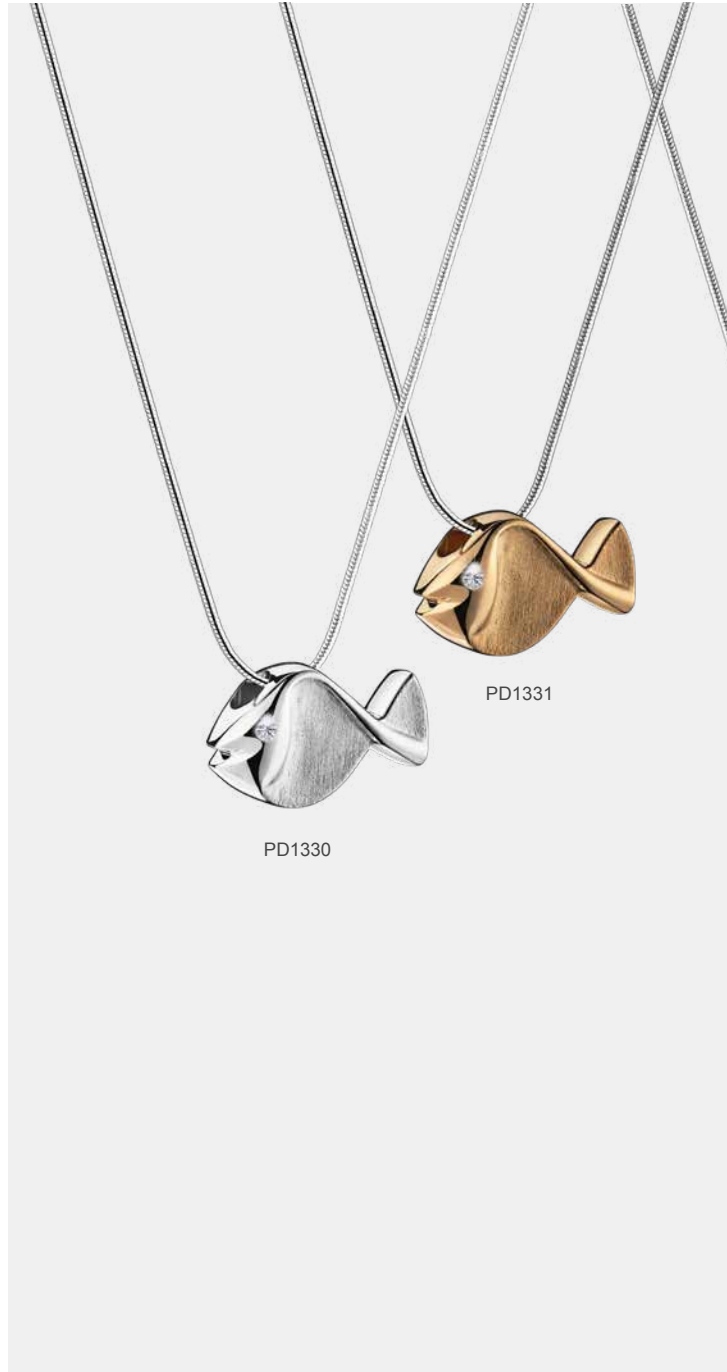

- **PD1240** Anchor™ Ashes Pendant Pol Silver | Vol. Symbolic | W 0.6 Inch H 0.8 Inch | Sterling 925 Silver | RhodiumCoat™
- **PD1300** Lotus™ Ashes Pendant Bru Silver w/Zirconia | Vol. Symbolic | W 0.7 Inch H 0.6 Inch | Sterling 925 Silver | RhodiumCoat™
- **PD1301** Lotus™ Ashes Pendant Bru Gold Vermeil w/Zirconia | Vol. Symbolic | W 0.7 Inch H 0.6 Inch | Sterling 925 Silver | RhodiumCoat™
- **PD1330** Fish™ Ashes Pendant Pol & Bru Silver w/Zirconia | Vol. Symbolic | W 0.7 Inch H 0.5 Inch | Sterling 925 Silver | RhodiumCoat™
- **PD1331** Fish™ Ashes Pendant Pol & Bru Gold Vermeil w/Zirconia | Vol. Symbolic | W 0.7 Inch H 0.5 Inch | Sterling 925 Silver | RhodiumCoat™
- **PD1480** SeaShell™ Pearl Ashes Pendant Pol & Bru Silver | Vol. Symbolic | W 0.8 Inch H 0.7 Inch | Sterling 925 Silver | RhodiumCoat™
- **PD1481** SeaShell™ Pearl Ashes Pendant Pol & Bru Gold Vermeil | Vol. Symbolic | W 0.8 Inch H 0.7 Inch | Sterling 925 Silver | RhodiumCoat™

Sterling 925 Silver Necklace included with Pendants
LoveUrns® Treasure™ ~ Wear your Love™

Fish™