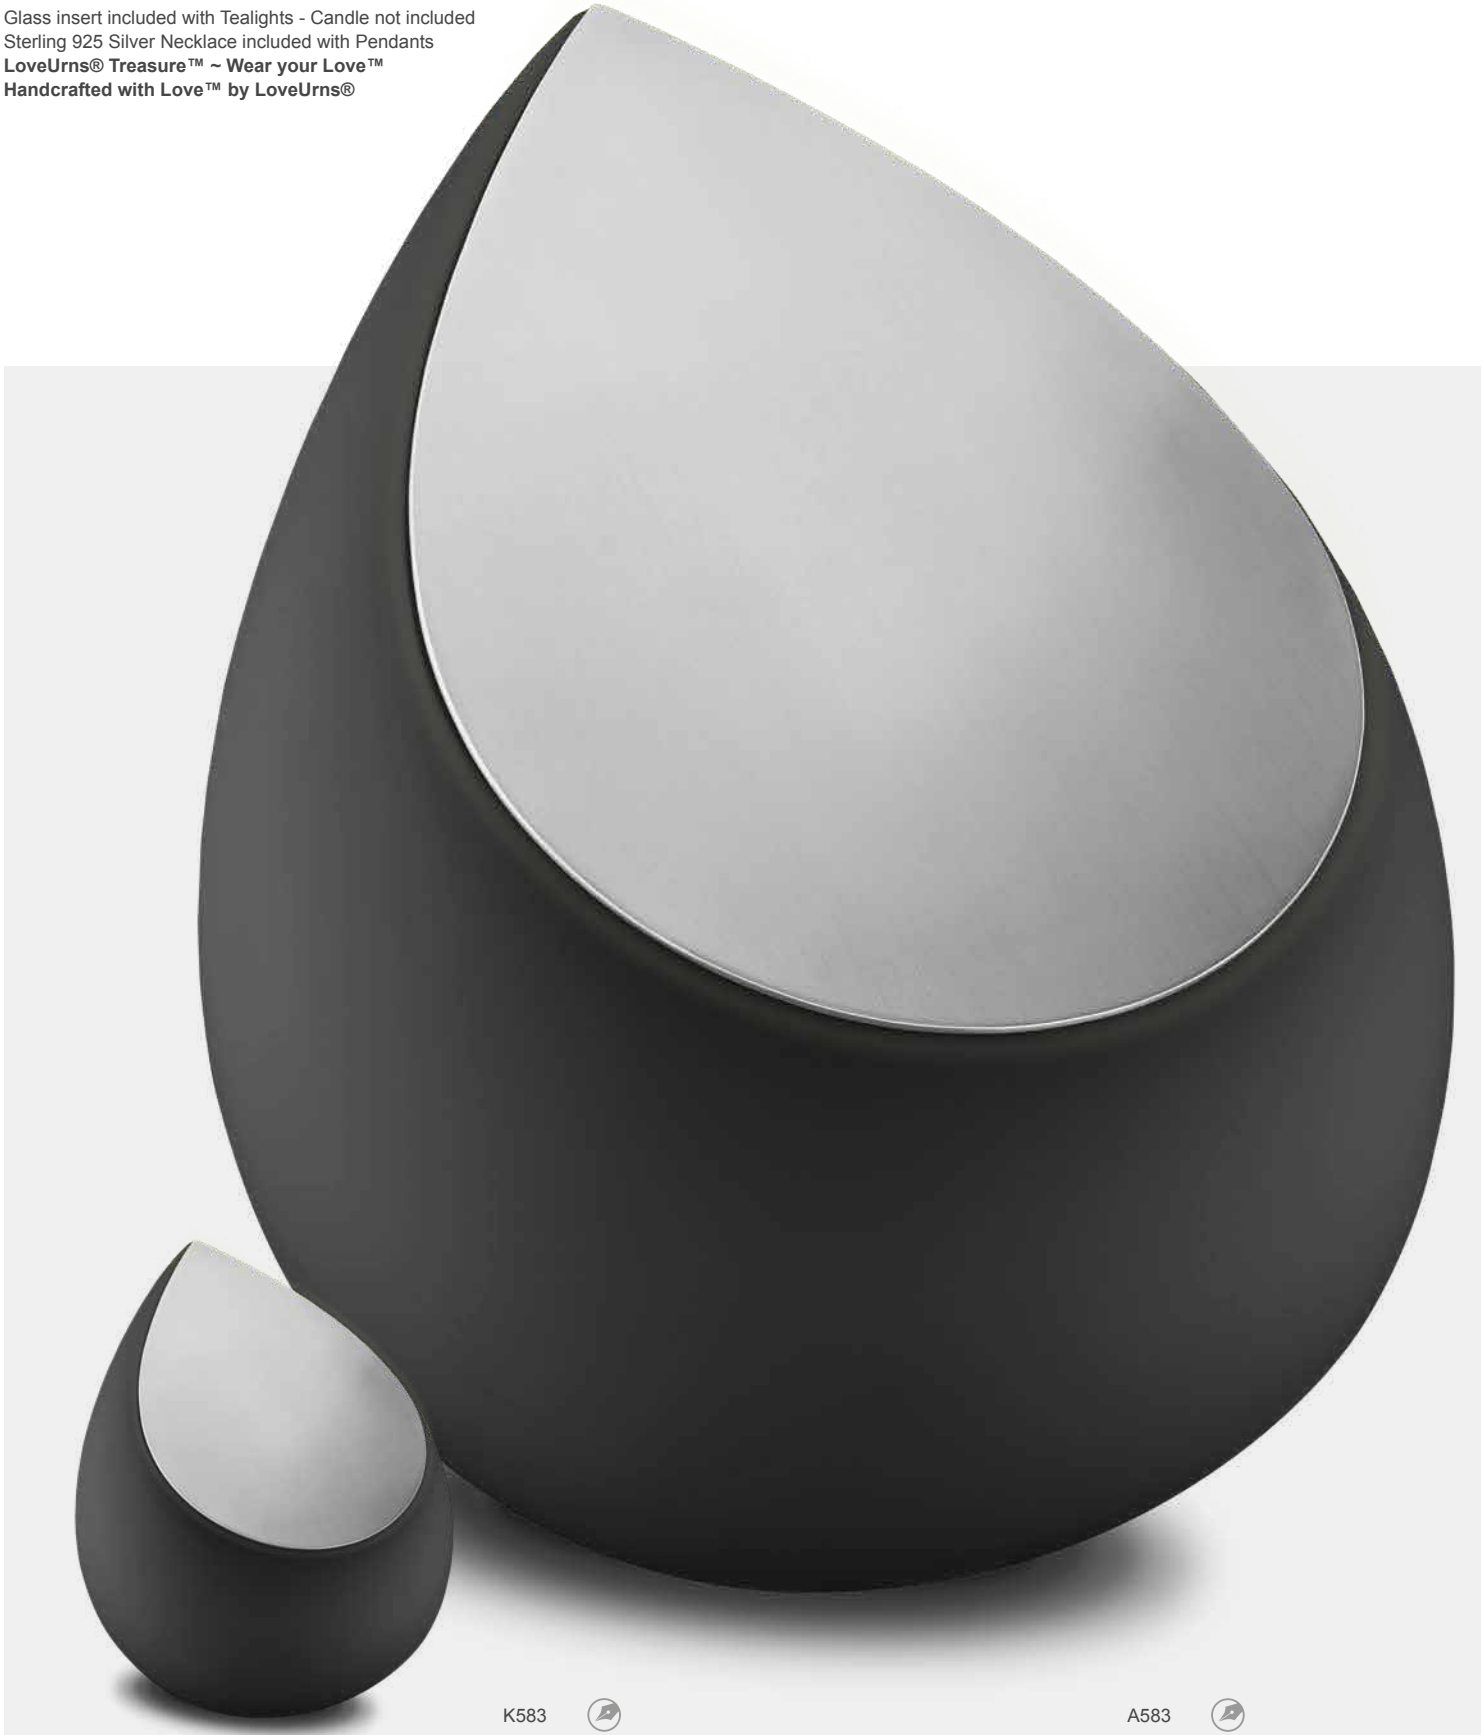

- **A583** Drop™ Standard Adult Urn Black & Bru Pewter | Vol. 293 Cu Inch | L 8.3 Inch W 8.5 Inch H 9.8 Inch | Stainless Steel & Alloy | SoftCoat™
- **M583** Drop™ Medium Urn Black & Bru Pewter | Vol. 52 Cu Inch | L 5.1 Inch W 5.1 Inch H 5.9 Inch | Stainless Steel & Alloy | SoftCoat™
- **H583** Drop™ Heart Keepsake Urn Black & Bru Pewter | Vol. 4 Cu Inch | L 2.8 Inch W 2.8 Inch H 1.8 Inch | Stainless Steel & Alloy | SoftCoat™
- **K583** Drop™ Keepsake Urn Black & Bru Pewter | Vol. 7 Cu Inch | L 2.6 Inch W 2.6 Inch H 3.1 Inch | Stainless Steel & Alloy | SoftCoat™
- **T583** Drop™ Tealight Urn Black & Pol Silver | Vol. 19 Cu Inch | L 4.9 Inch W 4.7 Inch H 5.1 Inch | Brass & Alloy | SoftCoat™

- **PD1024** Drop™ Ashes Pendant Pol & Bru Silver | Vol. Symbolic | W 0.6 Inch H 0.7 Inch | Sterling 925 Silver | RhodiumCoat™
- **PD1025** Drop™ Ashes Pendant Pol & Bru Gold Vermeil | Vol. Symbolic | W 0.6 Inch H 0.7 Inch | Sterling 925 Silver | RhodiumCoat™
- **PD1026** Drop™ Ashes Pendant Pol & Bru Rose Gold Vermeil | Vol. Symbolic | W 0.6 Inch H 0.7 Inch | Sterling 925 Silver | RhodiumCoat™

Glass insert included with Tealights - Candle not included
Sterling 925 Silver Necklace included with Pendants
LoveUrns® Treasure™ ~ Wear your Love™
Handcrafted with Love™ by LoveUrns®

Drop™

UK PATENT 90074492440001.00

EUIPO 007449244-0001

US PATENT D938,688

© LOVEURNS® 2023

K583

A583