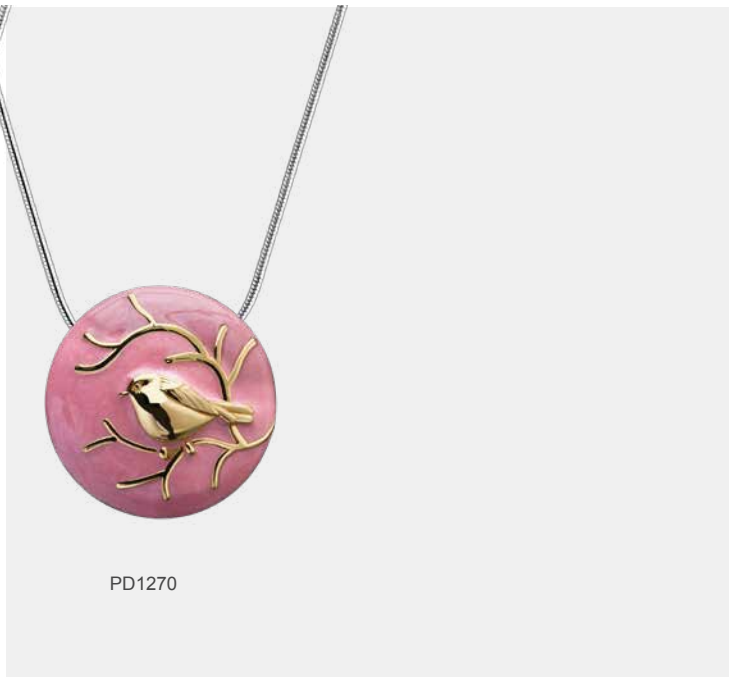

PD1280 SoulBird™ Ashes Pendant Pol Silver | Vol. Symbolic | W 0.7 Inch H 0.6 Inch | Sterling 925 Silver | RhodiumCoat™
PD1390 DragonFly™ Ashes Pendant Pol & Bru Silver | Vol. Symbolic | W 0.8 Inch H 1.1 Inch | Sterling 925 Silver | RhodiumCoat™
PD1460 LoveBird™ Ashes Pendant Pol & Bru Silver | Vol. Symbolic | W 0.9 Inch H 0.7 Inch | Sterling 925 Silver | RhodiumCoat™

Sterling 925 Silver Necklace included with Pendants

LoveUrns® Treasure™ ~ Wear your Love™

PD1390

Dragonfly™

HummingBird™

Eagle™

BlessingBirds™

- PD1150** Eagle™ Ashes Pendant Pol Silver | Vol. Symbolic | W 0.6 Inch H 0.6 Inch | Sterling 925 Silver | RhodiumCoat™
- PD1190** FlyingDove™ Ashes Pendant Pol & Bru Silver | Vol. Symbolic | W 1 Inch H 0.9 Inch | Sterling 925 Silver | RhodiumCoat™
- PD1270** BlessingBirds™ Ashes Pendant Pearl Pink & Pol Gold Vermeil | Vol. Symbolic | W 0.8 Inch H 0.8 Inch | Sterling 925 Silver | RhodiumCoat™
- PD1271** BlessingBirds™ Ashes Pendant Pearl Blue & Pol Silver | Vol. Symbolic | W 0.8 Inch H 0.8 Inch | Sterling 925 Silver | RhodiumCoat™
- PD1350** HummingBird™ Ashes Pendant Pol Silver | Vol. Symbolic | W 0.8 Inch H 0.8 Inch | Sterling 925 Silver | RhodiumCoat™
- PD1351** HummingBird™ Ashes Pendant Pol Gold Vermeil | Vol. Symbolic | W 0.8 Inch H 0.8 Inch | Sterling 925 Silver | RhodiumCoat™