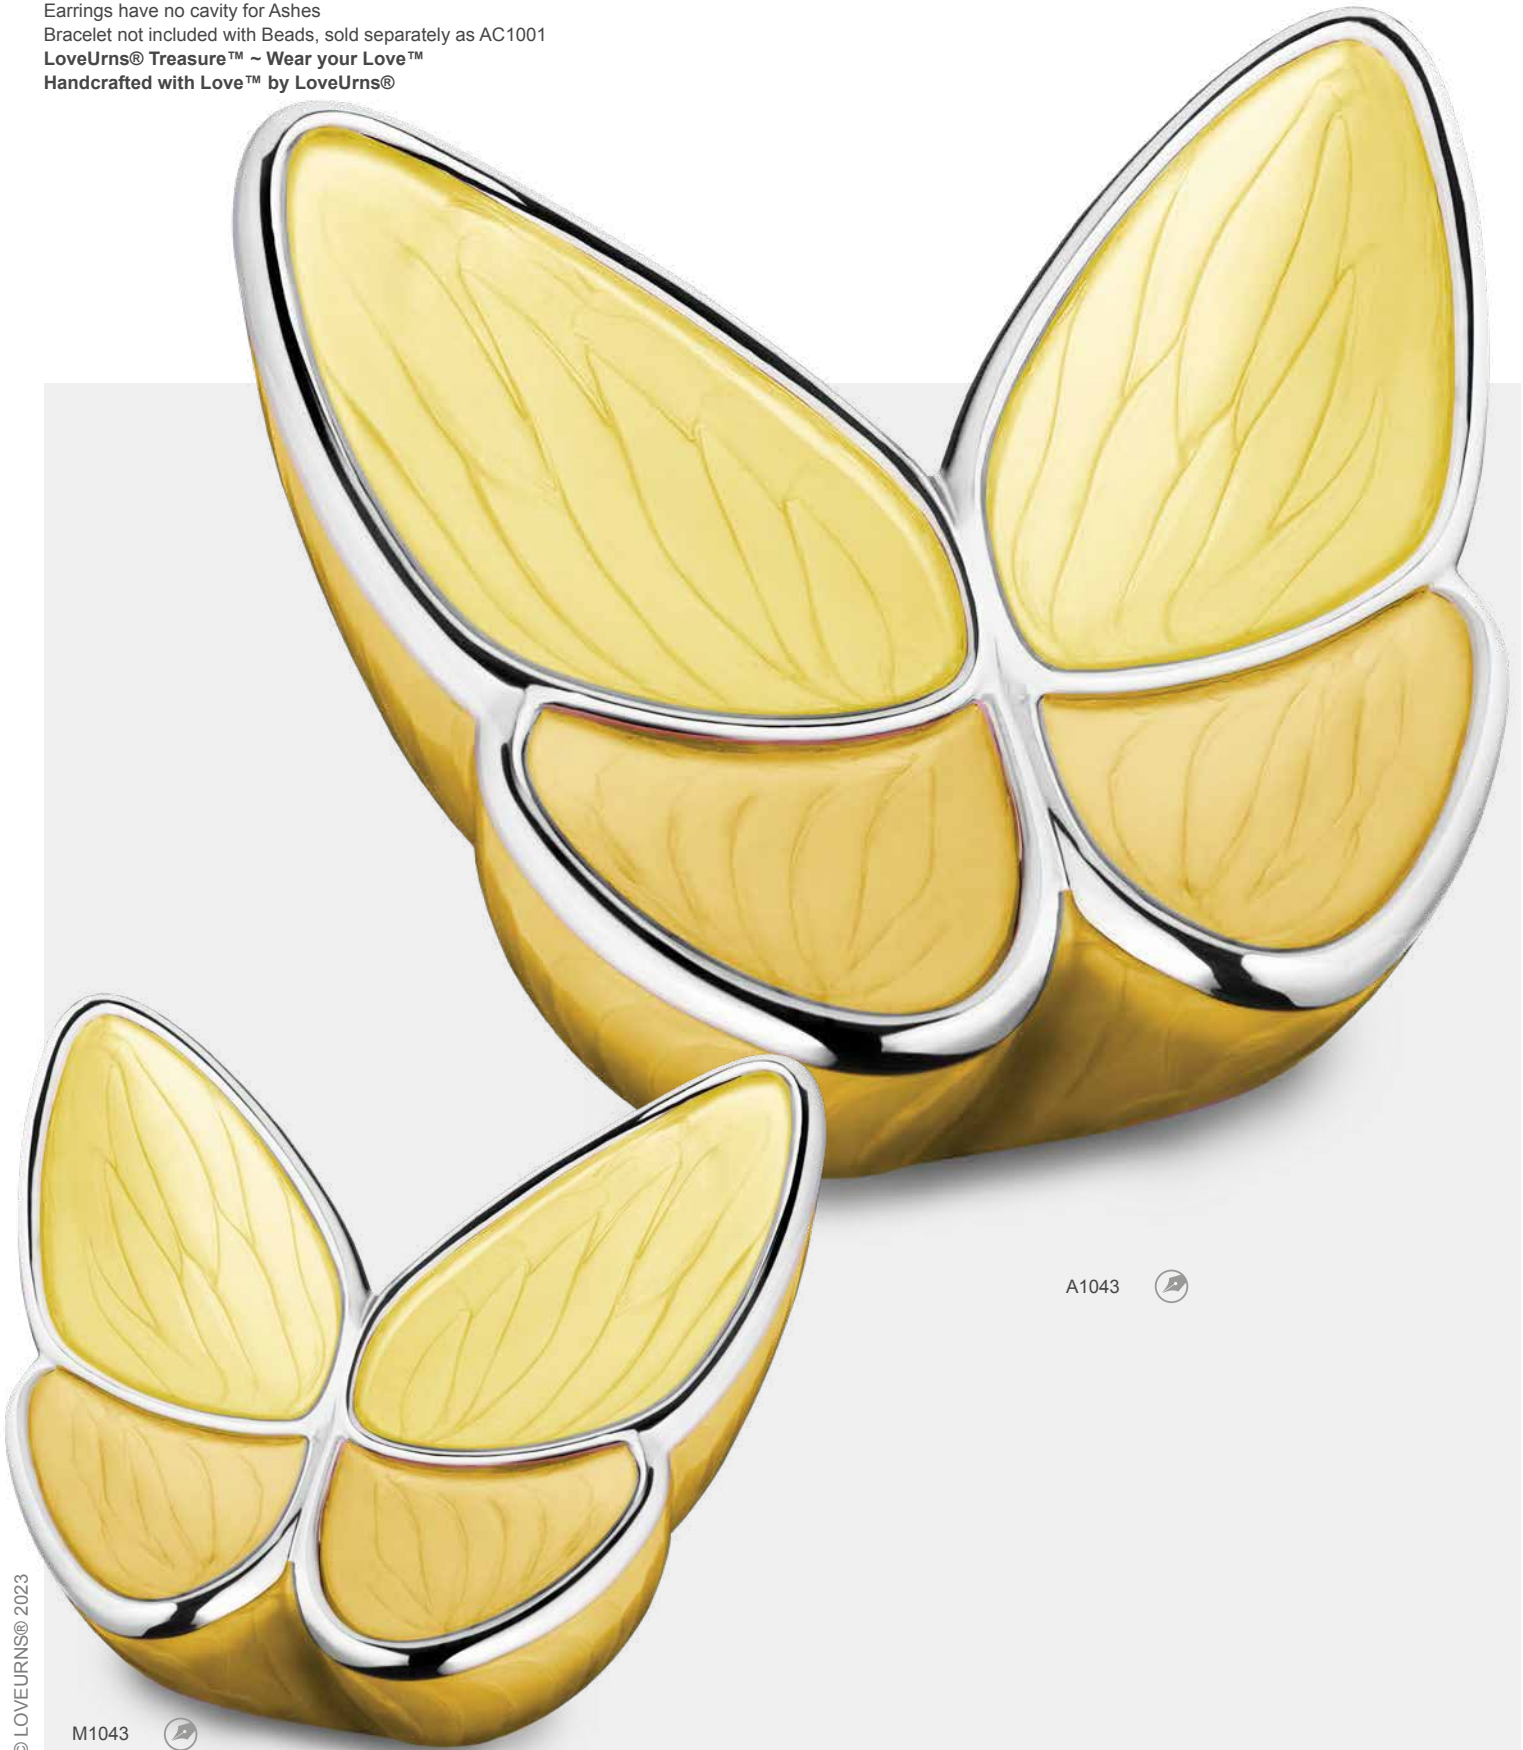

A1043 Wings of Hope™ Standard Adult Urn Pearl Yellow & Pol Silver | Vol. 220 Cu Inch | L 8.3 Inch W 10.6 Inch H 9.1 Inch | Brass & Alloy | PearlCoat™
M1043 Wings of Hope™ Medium Urn Pearl Yellow & Pol Silver | Vol. 25 Cu Inch | L 4.5 Inch W 6.5 Inch H 4.5 Inch | Brass & Alloy | PearlCoat™
K1043 Wings of Hope™ Keepsake Urn Pearl Yellow & Pol Silver | Vol. 4 Cu Inch | L 2.4 Inch W 3.3 Inch H 2.4 Inch | Brass & Alloy | PearlCoat™

PD1203 Wings of Hope™ Ashes Pendant Pearl Yellow & Pol Silver | Vol. Symbolic | W 0.8 Inch H 0.6 Inch | Sterling 925 Silver | RhodiumCoat™
BD2093 Wings of Hope™ Ashes Bead Pearl Yellow & Pol Silver | Vol. Symbolic | W 0.5 Inch H 0.5 Inch | Sterling 925 Silver | RhodiumCoat™
ER1203 Wings of Hope™ Stud Earrings Pearl Yellow & Pol Silver | W 0.5 Inch H 0.4 Inch | Sterling 925 Silver | RhodiumCoat™

Sterling 925 Silver Necklace included with Pendants
Earrings have no cavity for Ashes
Bracelet not included with Beads, sold separately as AC1001
LoveUrns® Treasure™ ~ Wear your Love™
Handcrafted with Love™ by LoveUrns®

Wings of Hope™

A1043

M1043